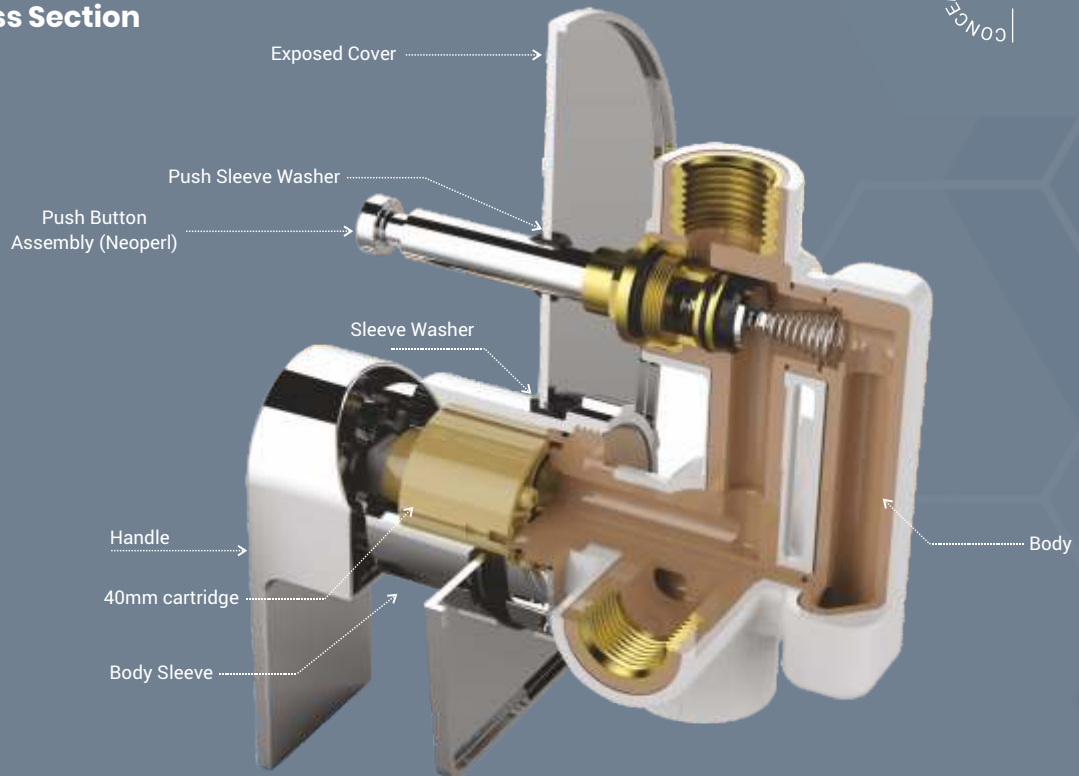

Innovative Products from Watertec

Concealed Bath & Shower Mixer

Cross Section