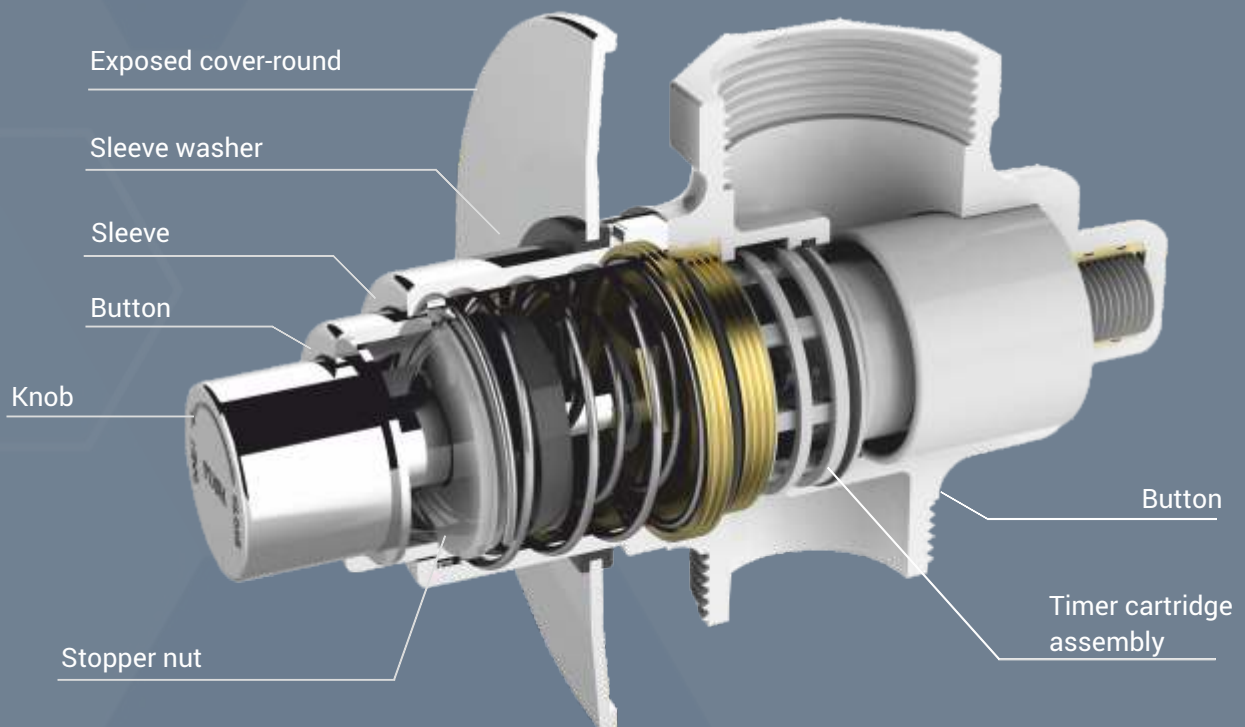

Concealed uPVC Dual Flush Valve

Cross Section