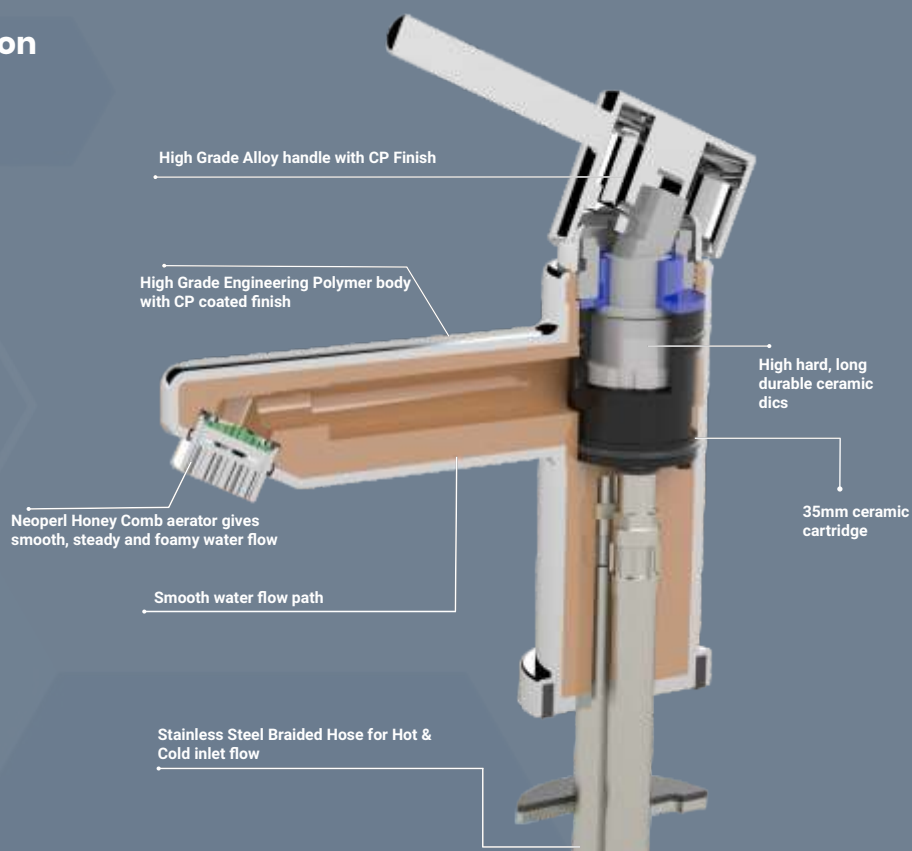

SPAREFLBAK001
L BEND ASSEMBLY KIT (WHITE)
MRP : 185/-

SPAREHSETISCO
HINGE SET - IDEAL
SEAT COVER
MRP : 50/-

SPAREFHLKT001
HOLDER KIT
MRP : 49/-

SPAREWMIXFA01
Wall Mixer Flange
Assembly -White
MRP : 59/-

SPAREARTSET01
AREATOR SET- WHITE
MRP : 25/-

SPAREWCPWTS02
WTS02-CP-TIME -1/2" BRASS HEAD(QT)
MRP : 220/-

SPAREWMBHWBLUW
3/4" QT BRASS HEAD WORK BLUE WASHER
MRP : 512/-

Innovative Products from Watertec

Basin Mixer

Cross Section