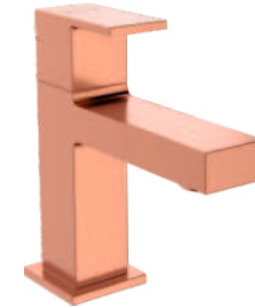

Concealed Stop Cock
Exposed part G1023705FG ₹ 3,150
Concealed part G4010108 ₹ 3,000

Set ₹ 6,150

Rose Gold

Single lever basin mixer
G1023101RG
₹ 15,600

Single lever tall basin mixer
G1023151RG
₹ 20,700

Wall mounted single lever basin mixer
Exposed part G1023701RG ₹ 8,250
Concealed part G4010104 ₹ 8,000

Set ₹ 16,250

Pillar cock with aerator
G1023201RG
₹ 7,800

Pillar cock with long
extended body and aerator
G1023202RG
₹ 10,350

2 Outlet thermostatic diverter
Exposed part G1023702RG ₹ 18,750
Concealed part G4010105 ₹ 16,500