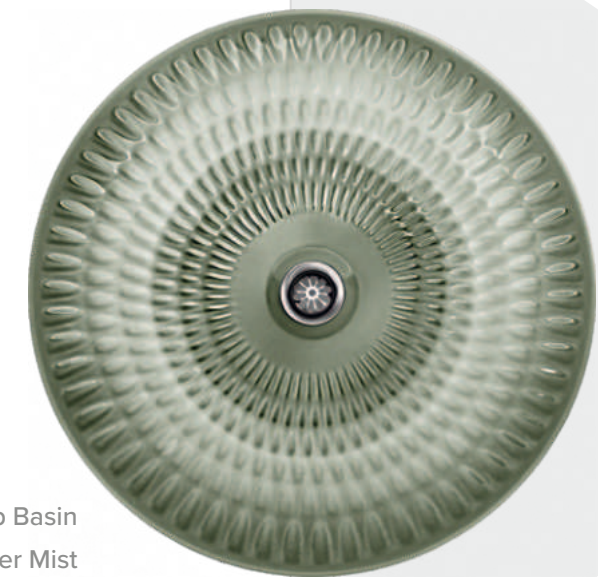

Artistic Semi - Insert Basin
Sunset Brass
530 x 370 x 130 mm
Cat. No. A2030104SB
₹ 45,000

ARTIUS

Artistic Table Top Basin
Sunset Brass
455 x 455 x 125 mm
Cat. No. A2020141SB
₹ 35,000

ARAIVA

Artistic Table Top Basin
Silver Mist
455 x 455 x 125 mm
Cat. No. A2020140SM
₹ 30,000