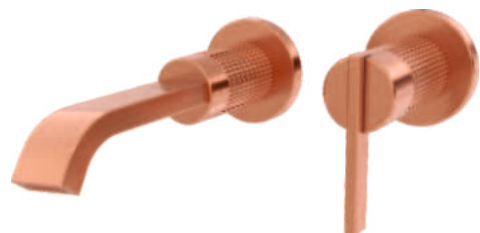

Bath tub spout with wall flange
 G1024601FG
 ₹ 13,880

Hand shower holder
 G1024804FG
 ₹ 8,630

Robe Hook
 G1024803FG
 ₹ 10,130

Concealed Stop Cock
 Exposed part G1024705FG ₹ 10,500
 Concealed part G4010108 ₹ 3,000
 Set ₹ 13,500

Towel Rail 450 mm (18")
 G1024801FG
 ₹ 18,000

Paper Holder
 G1024802FG
 ₹ 12,750

Wall outlet
 G1024805FG
 ₹ 8,630

Rose Gold

Single lever basin mixer
G1024101RG
₹ 33,000

Single lever tall basin mixer
G1024151RG
₹ 38,250

Single lever shower mixer
Exposed part G1024704RG ₹ 10,500
Concealed part G4010107 ₹ 5,000
Set ₹ 15,500

Bath tub spout with wall flange
G1024601RG
₹ 13,880

Wall mounted single lever basin mixer
Exposed part G1024401RG ₹ 37,500
Concealed part G4010104 ₹ 8,000
Set ₹ 45,500