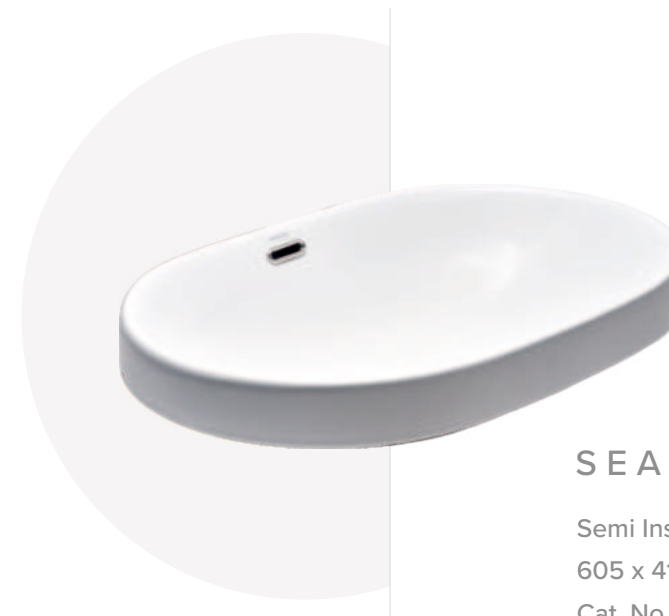

SEAN

SEAN

Rimless Wall Hung EWC
530 x 360 x 345 mm
Cat. No. A1044108
Duroplast soft close seat cover
₹ 19,000

SEAN

Thin Rim Table Top Wash Basin
815 x 405 x 135 mm
Cat. No. A2020101
₹ 23,000

SEAN

Semi Insert Wash Basin
605 x 410 x 190 mm
Cat. No. A2030102
₹ 11,000