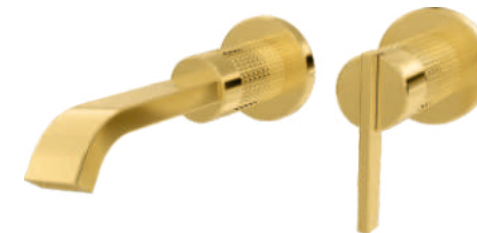

Concealed part G4010103 ₹ 10,500

Set ₹ 25,500

A F F L U E N C E

AFFLUENCE

French Gold

Single lever basin mixer
G1024101FG
₹ 33,000

Single lever tall basin mixer
G1024151FG
₹ 38,250

Wall mounted single lever basin mixer
Exposed part G1024401FG ₹ 37,500
Concealed part G4010104 ₹ 8,000
Set ₹ 45,500

2 Outlet thermostatic diverter
Exposed part G1024702FG ₹ 33,000
Concealed part G4010105 ₹ 16,500
Set ₹ 49,500

3 Outlet thermostatic diverter
Exposed part G1024703FG ₹ 36,000
Concealed part G4010106 ₹ 18,500
Set ₹ 54,500