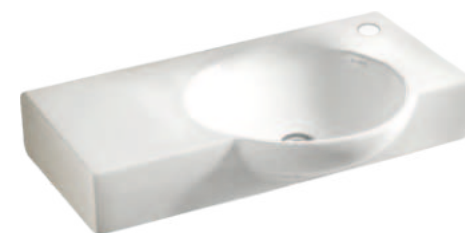

STEFFI

755 x 455 x 135 mm
Cat. No. A2040102
Wall Hung Wash Basin
₹ 11,200