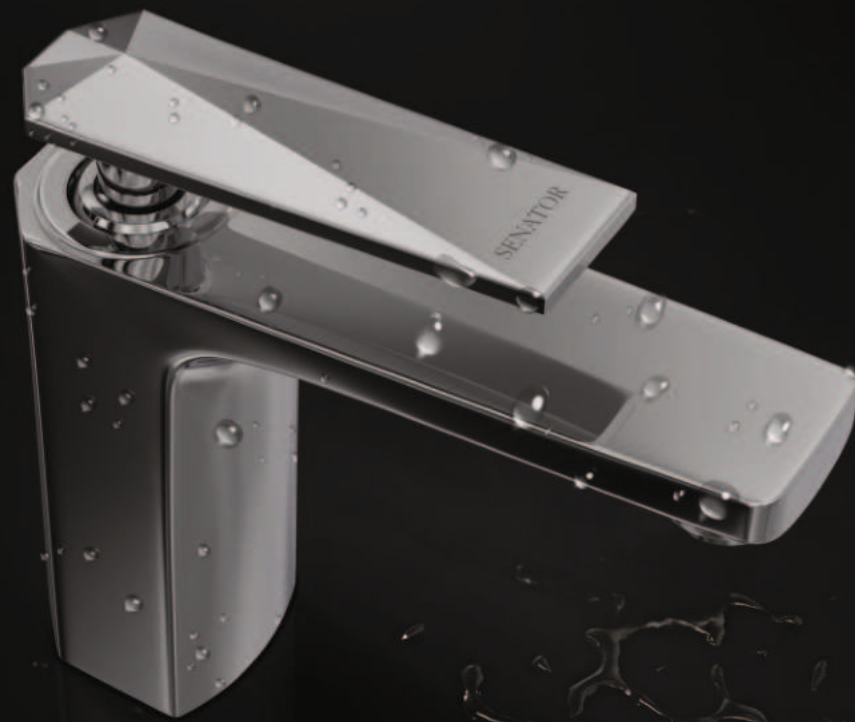

Bath tub spout
G1017661
₹ 3,050

Bath tub spout with button
G1017662
₹ 3,800

Single lever sink mixer
table mounted
G1017551
₹ 10,400

Angle cock
G1017201
₹ 2,400

2 - Way angle cock
G1017211
₹ 3,900

SAMPRAS

SAMPRAS