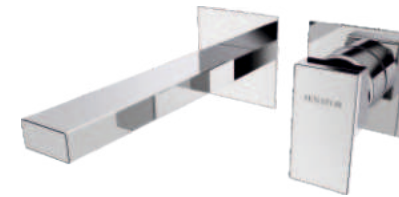

Concealed Stop Cock
Exposed part G1023705BM ₹ 3,150
Concealed part G4010108 ₹ 3,000

Set ₹ 6,150

Chrome

Single lever basin mixer
G1023101CH
₹ 10,400

Single lever tall basin mixer
G1023151CH
₹ 13,800

Wall mounted single lever basin mixer
Exposed part G1023701CH ₹ 5,500
Concealed part G4010104 ₹ 8,000