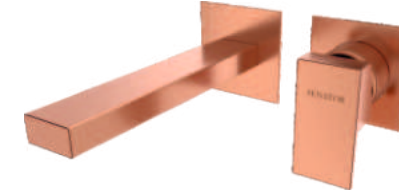

Concealed Stop Cock
Exposed part G1023705FG ₹ 3,150
Concealed part G4010108 ₹ 3,000

Set ₹ 6,150

Rose Gold

Single lever basin mixer
G1023101RG
₹ 15,600

Single lever tall basin mixer
G1023151RG
₹ 20,700

Wall mounted single lever basin mixer
Exposed part G1023701RG ₹ 8,250
Concealed part G4010104 ₹ 8,000