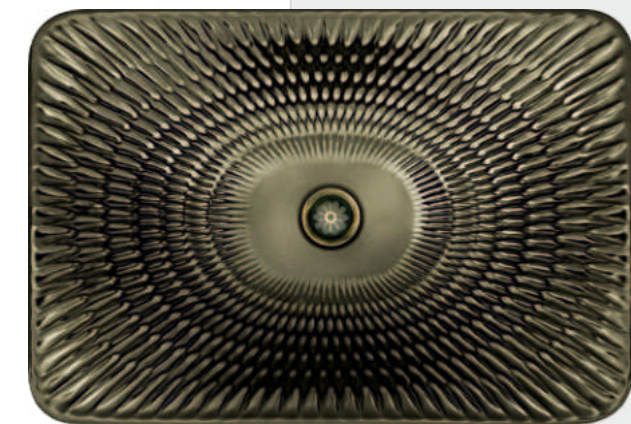

₹ 15,000

Available Faucet Finishes

French Gold

Rose Gold

Chrome

Prices mentioned in INR (₹) per piece

DESIGNER ART BASINS

Transform your bathroom with Senator Designer Art Basins - where elegance meets innovation. Experience seamless design and unmatched quality that blend functionality with style. Make every detail count with a basin that speaks sophistication.

AURIEN

Artistic Table Top Basin
Metallic Gold
455 x 455 x 130 mm
Cat. No. A2020139MG
₹ 35,000

Artistic Table Top Basin
Midnight Black
455 x 455 x 130 mm
Cat. No. A2020139MB
₹ 30,000

ARTIUS

Artistic Semi - Insert Basin
Midnight Black
535 x 370 x 130 mm
Cat. No. A2030104MB
₹ 40,000

Artistic Semi - Insert Basin
Sunset Brass
530 x 370 x 130 mm
Cat. No. A2030104SB
₹ 45,000

ARTIUS

Artistic Table Top Basin
Sunset Brass
455 x 455 x 125 mm
Cat. No. A2020141SB
₹ 35,000

ARAIVA

Artistic Table Top Basin
Silver Mist
455 x 455 x 125 mm
Cat. No. A2020140SM
₹ 30,000