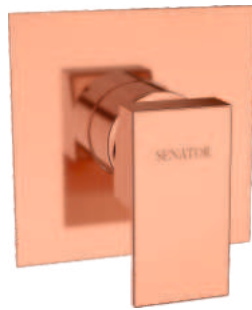

Set ₹ 35,250

Rose Gold

3 Outlet thermostatic diverter
Exposed part G1023703RG ₹ 23,250
Concealed part G4010106 ₹ 18,500

Set ₹ 41,750

Single lever concealed diverter
Exposed part G1023706RG ₹ 4,800
Concealed part G4010109 ₹ 8,000

Set ₹ 12,800

Single lever shower mixer
Exposed part G1023704RG ₹ 4,500
Concealed part G4010107 ₹ 5,000

Set ₹ 9,500

Bath tub spout with wall flange
G1023601RG
₹ 6,750

Bath tub spout with button
G1023602RG
₹ 7,800