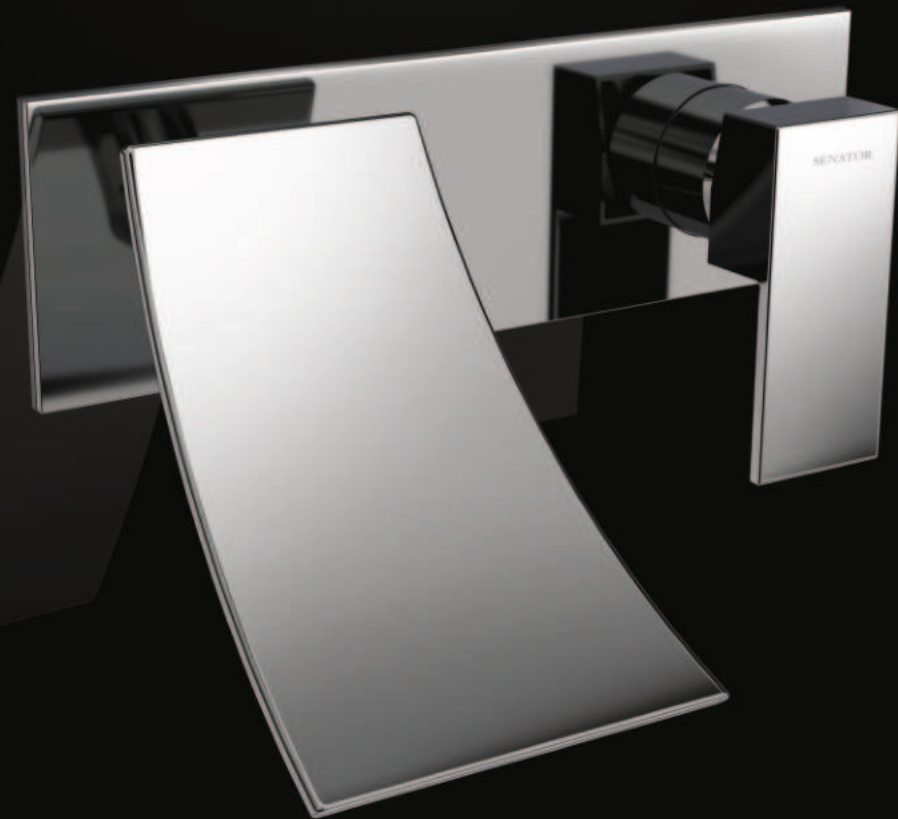

Wall Mounted Basin Mixer
G1021404RG
₹ 42,750

Deck Mounted Basin Mixer
G1021401RG
₹ 42,750

Deck Mounted Basin Mixer
G1021402RG
₹ 42,750

BLUVIDA

Cascade Wall Mounted Basin Mixer

Exposed part G1022701 ₹ 15,000