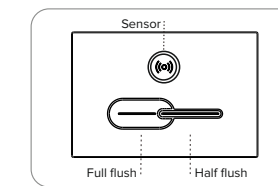

Cistern Knob