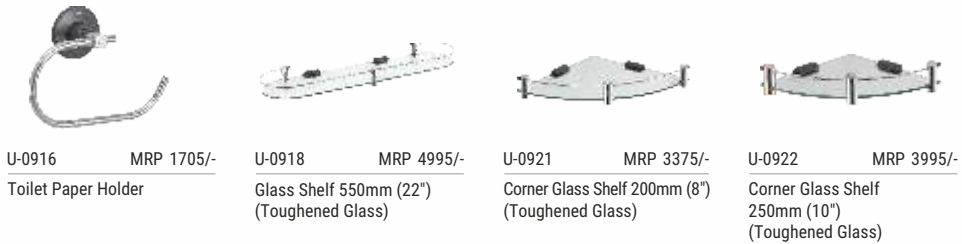

UM-0913 MRP 2755/- Soap Dish with Metal Dish
 U-0914 MRP 1730/- Tumbler Holder with ABS Tumbler
 UM-0914 MRP 2745/- Tumbler Holder with Metal Tumbler
 U-0915 MRP 1165/- Robe Hook 'Twin'

U-0916 MRP 1705/- Toilet Paper Holder
 U-0918 MRP 4995/- Glass Shelf 550mm (22") (Toughened Glass)
 U-0921 MRP 3375/- Corner Glass Shelf 200mm (8") (Toughened Glass)
 U-0922 MRP 3995/- Corner Glass Shelf 250mm (10") (Toughened Glass)