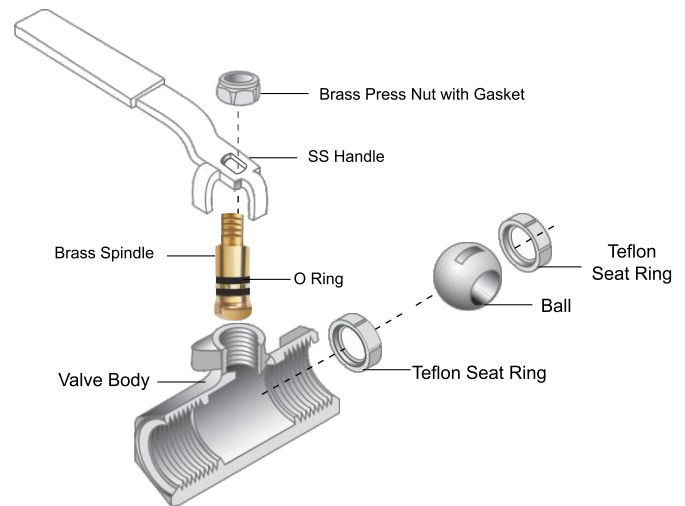

Plato's Forged Brass Ball Valve product line is intended for general & special purpose use. Please be aware that Ball Valves are intended for use in the fully open or closed positions.

Made of **BRASS**

FEATURES

Forged Brass Body

Use for Water, Oil & Gas

Stainless Steel Handle with Plastic Sleeve

Brass Ball (Chrome Plated)

Single Piece Spindle for Longer Life & Smooth Operation

Tested on High Pressures **25 kg./CM²**

BALL VALVE FULL SPECTRUM

No.	Component	Material	Treatment
1	Body	Brass MS58	Brass Plated
2	Bonnet	Brass MS58	Brass Plated
3	Seat	PTFE	
4	Ball	Brass MS58	Chrome Plated
5	Stem	Brass MS58	
6	Gasket	PTFE	
7	Press Nut	Brass	Chrome Plated
8	Handle	Stainless Steel	S.S with Plastic Sleeve
9	Head Part	Brass MS58	Brass Plated