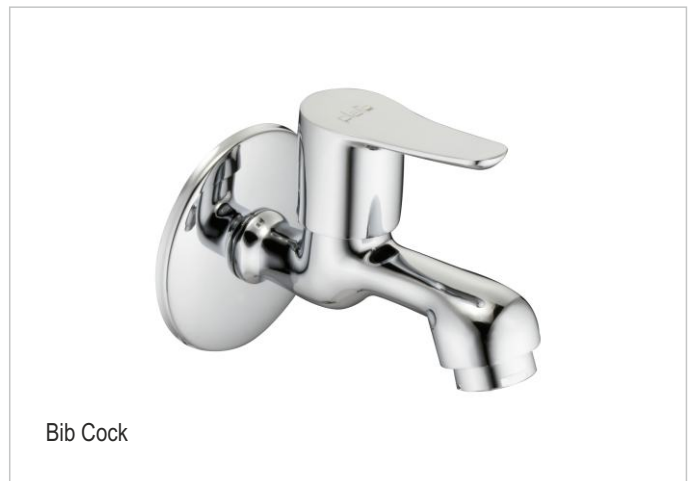

WONDER PROJECT SERIES

1/2" QUARTER TURN FITTING

Code	Product Description	MRP (₹)
WR-001	Pillar Cock	900/-
WR-002	Bib Cock	765/-
WR-003	Bib Cock Long Body	855/-
WR-004	Angle Cock	456/-
WR-005	Concealed Stop Cock	1020/-
WR-006	Bib Cock Two Way	1350/-
WR-007	Angle Cock Two Way	1350/-
WR-008	Swan Neck	1470/-
WR-009	Sink Cock	1356/-
WR-010	Centre Hole Basin Mixer	2790/-
WR-011	Sink Mixer	2790/-
WR-014	Wall Mixer 2 in 1 with 'L' Bend	4140/-
WR-015	Wall Mixer 3 in 1	4740/-
WR-101	Single Lever Basin Mixer	2880/-
WR-303	Concealed Body of Diverter	2180/-
WR-304	S/L Diverter Exposed Part Kit	2100/-
WR-105	Wall Spout Plain	1050/-

Prices on Request