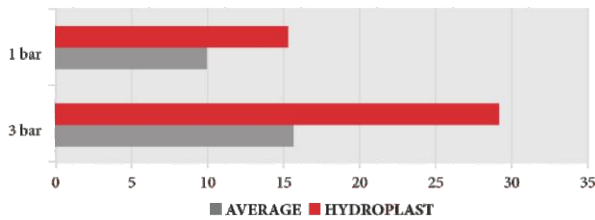

FLOW RATE COMPARISON: HYDROPLAST F25-COMPETITORS

Turbo flow @70 ltr per minute