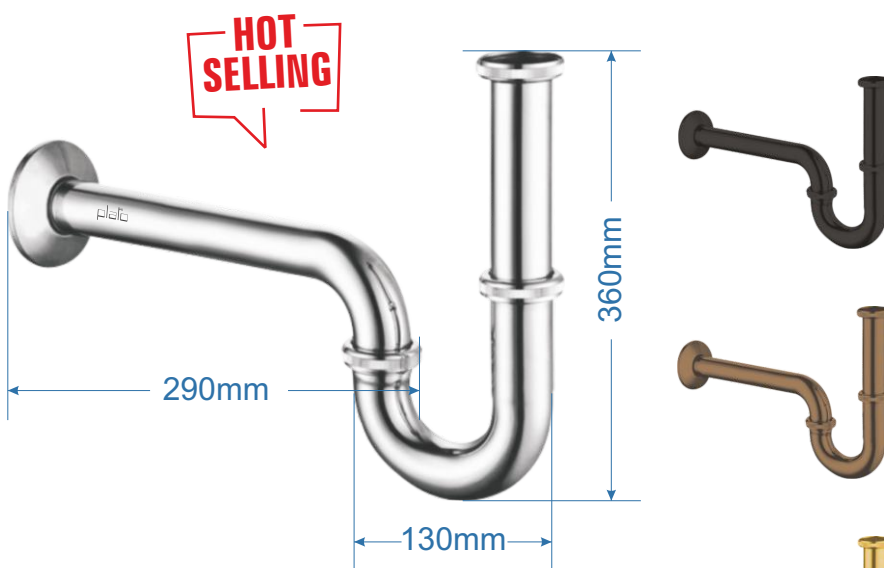

P-Trap 32mm (SS 304)
5351 - ₹ 1200/-
5351 BK - ₹ 1890/- (BLACK)
5351 RG - ₹ 1890/- (ROSE GOLD)
5351 GD - ₹ 1890/- (GOLD)

C.P Bottle Trap **Pipe 30mm**
BTP 5300A - ₹ 360/- (30x225mm)
BTP 5300B - ₹ 450/- (30x300mm)
BTP 5300C - ₹ 810/- (30x450mm)
BTP 5300D - ₹ 1200/- (30x600mm)

C.P Bottle Trap **Pipe 32mm**
BTP 5301A - ₹ 510/- (32x225mm)
BTP 5301B - ₹ 600/- (32x300mm)
BTP 5301C - ₹ 960/- (32x450mm)
BTP 5301D - ₹ 1500/- (32x600mm)