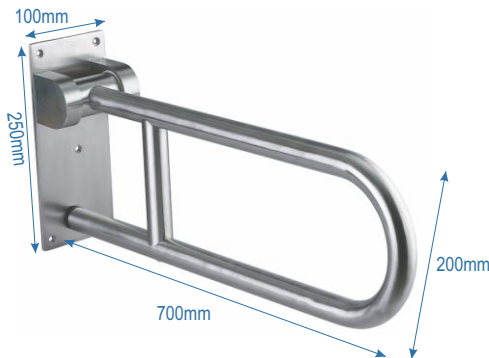

GRAB BAR

SS 304 Grab Bar for Differently Able
4138 - ₹ 6000/-
*Mirror finish available on demand.