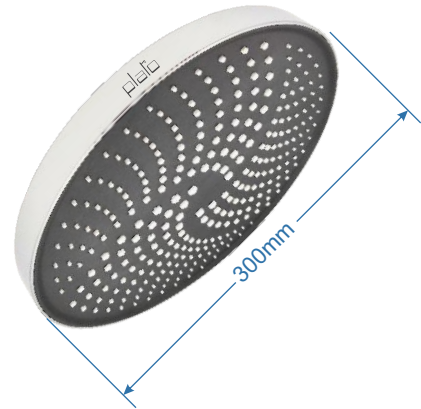

FLORO Round Overhead Shower
12" [300mm]
7073 - ₹ 3420/-