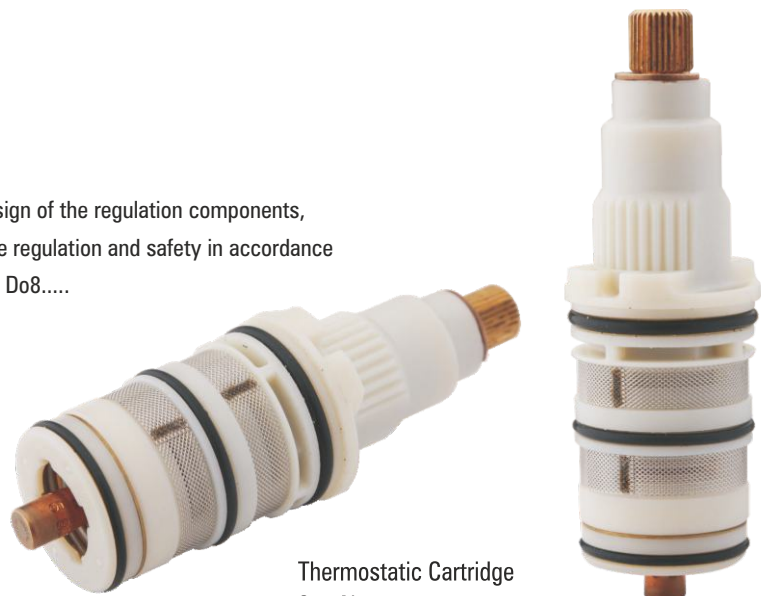

Thermostatic Cartridge
Cat. No : 4420