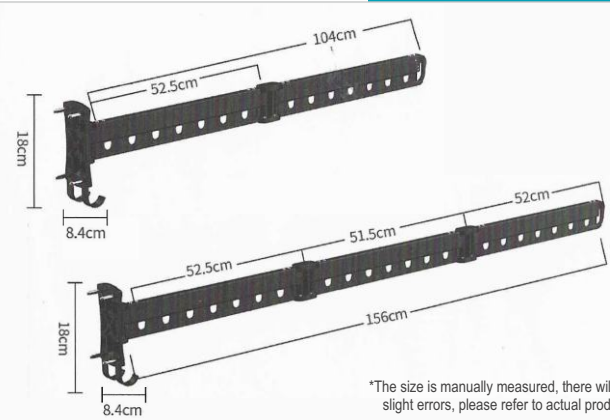

Disabled Grab Bar
4221 - (450mm) - ₹ 1350/-

NEW

FOLDABLE CLOTHES DRYING RACK

NEW

Folding Clothes Drying Rack
4126 - ₹ 6900/-

*The size is manually measured, there will be slight errors, please refer to actual product.