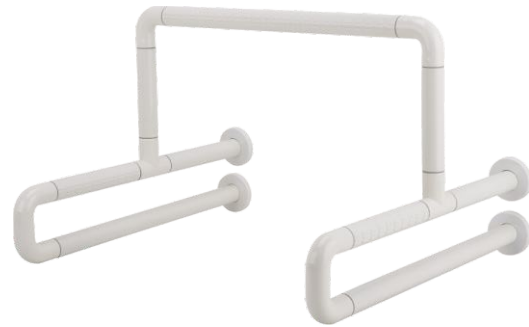

Disabled Grab Bar Swing Wall Mount (SS)
4219 - ₹ 5400/-

Disabled Grab Bar U-Shaped Hand Rail Swing Folding (SS)
4214 - ₹ 7500/-

Disabled Grab L-Shaped Hand Rail (SS)
4213 - ₹ 4620/-

Disabled Grab Bar L-Shaped Hand Rail (SS)
4217 - ₹ 6600/-

Disabled Grab Bar L-Shaped Hand Rail
4233 - ₹ 3990/- (450x450mm)
4233 L - ₹ 4890/- (600x600mm)

GRAB BAR

INTRODUCING

- SS 304 Grab Bar (300mm) Heavy
4251 - ₹ 780/-
- SS 304 Grab Bar (375mm) Heavy
4252 - ₹ 960/-
- SS 304 Grab Bar (450mm) Heavy
4253 - ₹ 1200/-
- SS 304 Grab Bar (600mm) Heavy
4254 - ₹ 1500/-

Disabled Grab Bar U-Shaped
4231 - ₹ 6900/-

Disabled Grab U-Shaped Hand Rail (SS)
4211 - ₹ 7200/-

SS 304 Grab Bar for Differently Able
4138 A - ₹ 6000/- (Mirror Finish)

Disabled Grab Double U-Shaped Hand Rail (SS)
4212 - ₹ 9900/-