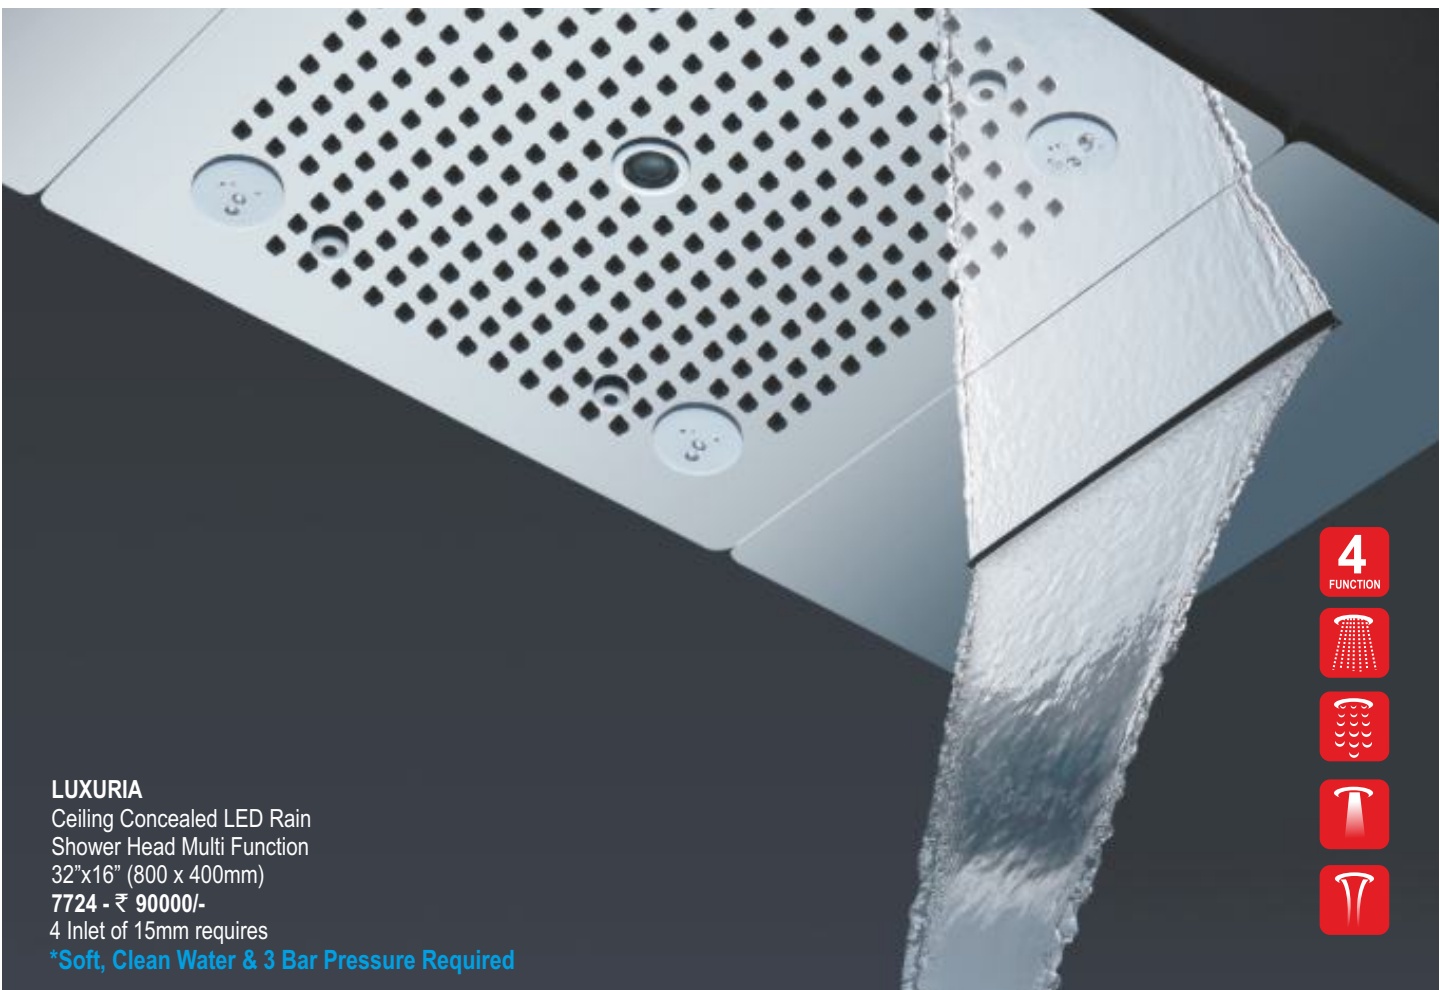

LUXURIA

Ceiling Concealed LED Rain Shower Head Multi Function 32"x16" (800 x 400mm)

7724 - ₹ 90000/-

4 Inlet of 15mm requires

*Soft, Clean Water & 3 Bar Pressure Required

4
FUNCTION