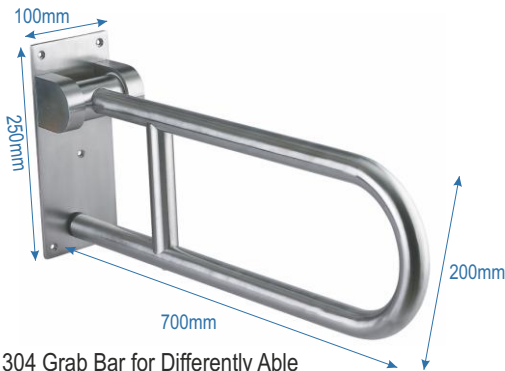

SS 304 Grab Bar for Differently Able
4138 A - ₹ 6000/- (Mirror Finish)