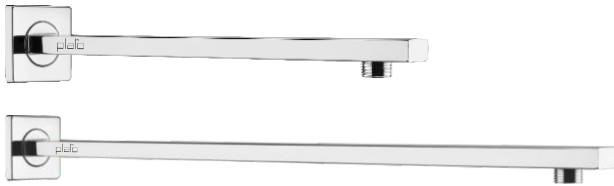

Rectangular Shower Arm 300mm
7125 - ₹ 1050/-

Rectangular Shower Arm 375mm
7126 - ₹ 1410/-

Rectangular Shower Arm 450mm
7127 - ₹ 1200/-

Rectangular Shower Arm 600mm
7128 - ₹ 1650/-

SHOWER
ARMS