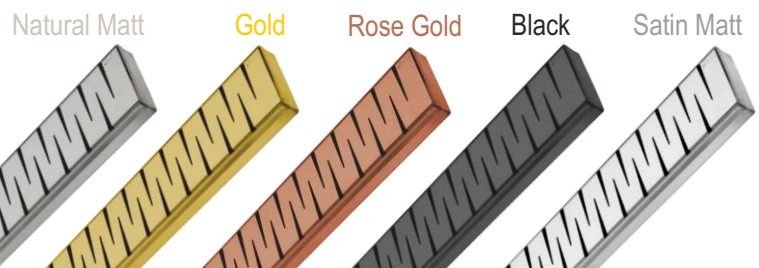

Accessories (included) :-

COLOUR OPTIONS AVAILABLE :