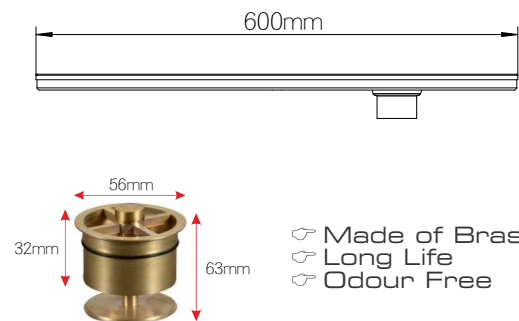

Measurement Details