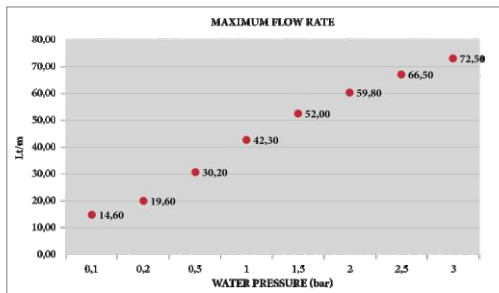

High Flow rate mixing valve Ø 40. Model available in short version only, in joystick and WSC ranges