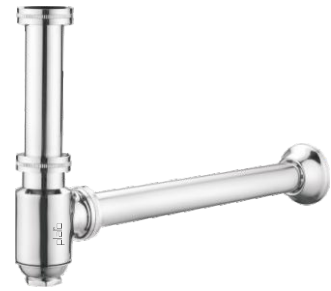

C.P Bottle Trap **Pipe 30mm**
BTP 5300A - ₹ 360/- (30x225mm)
BTP 5300B - ₹ 450/- (30x300mm)
BTP 5300C - ₹ 810/- (30x450mm)
BTP 5300D - ₹ 1200/- (30x600mm)

C.P Bottle Trap **Pipe 32mm**
BTP 5301A - ₹ 510/- (32x225mm)
BTP 5301B - ₹ 600/- (32x300mm)
BTP 5301C - ₹ 960/- (32x450mm)
BTP 5301D - ₹ 1500/- (32x600mm)

BOTTLE TRAPS BRASS

NEW

Brass Globe (Low Noise Technology)
Heavy Bottle Trap (Special)
32mm x 280mm x 300mm
5355 GD - ₹ 3300/- (GOLD)

**TOP
SELLING**

C.P Brass Globe (Low Noise Technology)
Heavy Bottle Trap (Special)
32mm x 280mm x 300mm
5355 - ₹ 1860/-

C.P Brass Prince
Bottle Trap with SS Pipe
32mm x 225mm x 300mm
5356 - ₹ 1170/-

Prince Bottle Trap BRASS
CHROME - 32x300x300mm
5356 A - ₹ 1200/-

Prince Bottle Trap BRASS
BLACK - 32x300x300mm
5356 BK - ₹ 2790/-