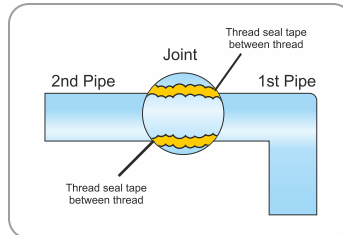

NO CHANCE OF LEAKAGE

Thread Seal Tap VS Dhagha

Thread seal tape cover all thread filling the gap between thread to thread minimizing chances of leakage (see diagram)