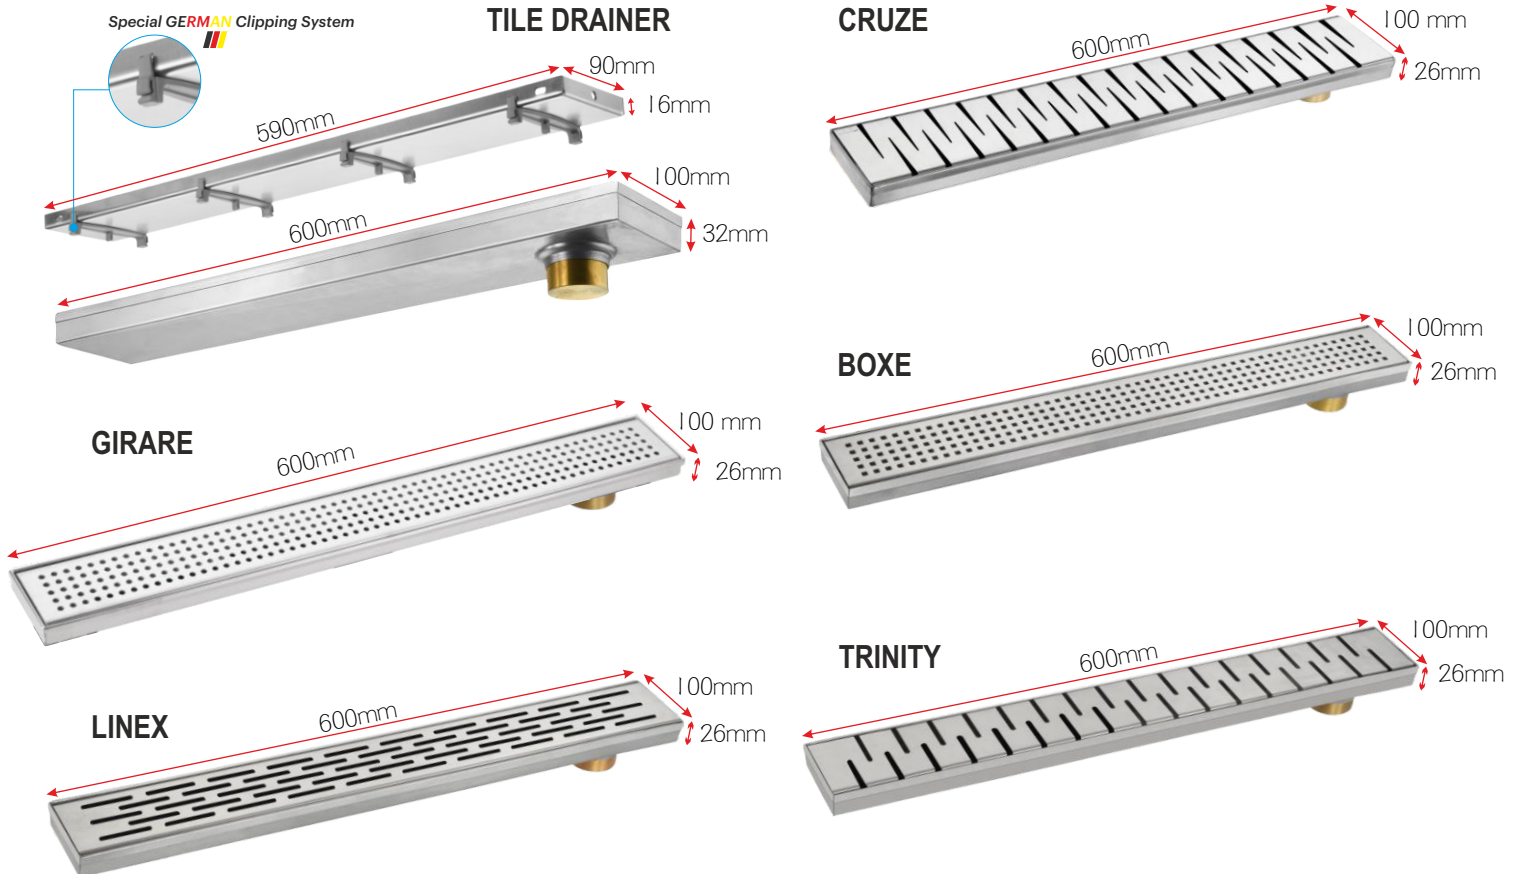

Made of SS 304

NO LEAK Anti Leak

Hair Catcher

4 inches Shower Drainers :-

SS 304 Extra Heavy Shower Drainer with Brass Coupler

CAT NO.	NAME	SIZE	M.R.P. (₹)
9553	TILE DRAINER	100x600mm	5700/-
9513	LINEX	100x600mm	5400/-
9523	CRUZE	100x600mm	5400/-
9533	BOXE	100x600mm	5400/-
9543	TRINITY	100x600mm	5400/-
9563	GIRARE	100x600mm	5400/-