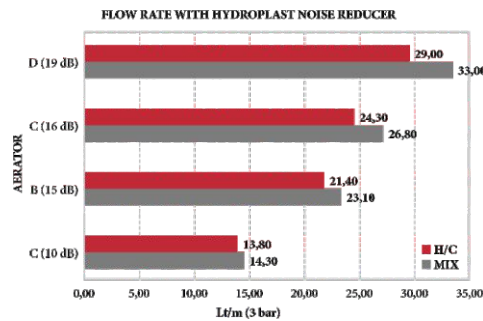

Cat. No. 4435

A Single Temperature Regulation Unit

TECHNOLOGY & FEATURES

With a specially optimised thermostatic element and a highly advanced design of the regulation components, Vernet® has developed the Ca43 cartridge to give you the best temperature regulation and safety in accordance with various standards, NF EN 1111 (Nf077 certification) ASSE1016, NHS Do8.....

CA 43 type	0.2 bar 2.9 psi	3,1 bar 45 psi
	NHS D08 LP	ASSE (Free Outlet)
	¾" E5933	¾" 6753
CA43N	18 L/min (4.8 gpm)	88 L/min (23 gpm)