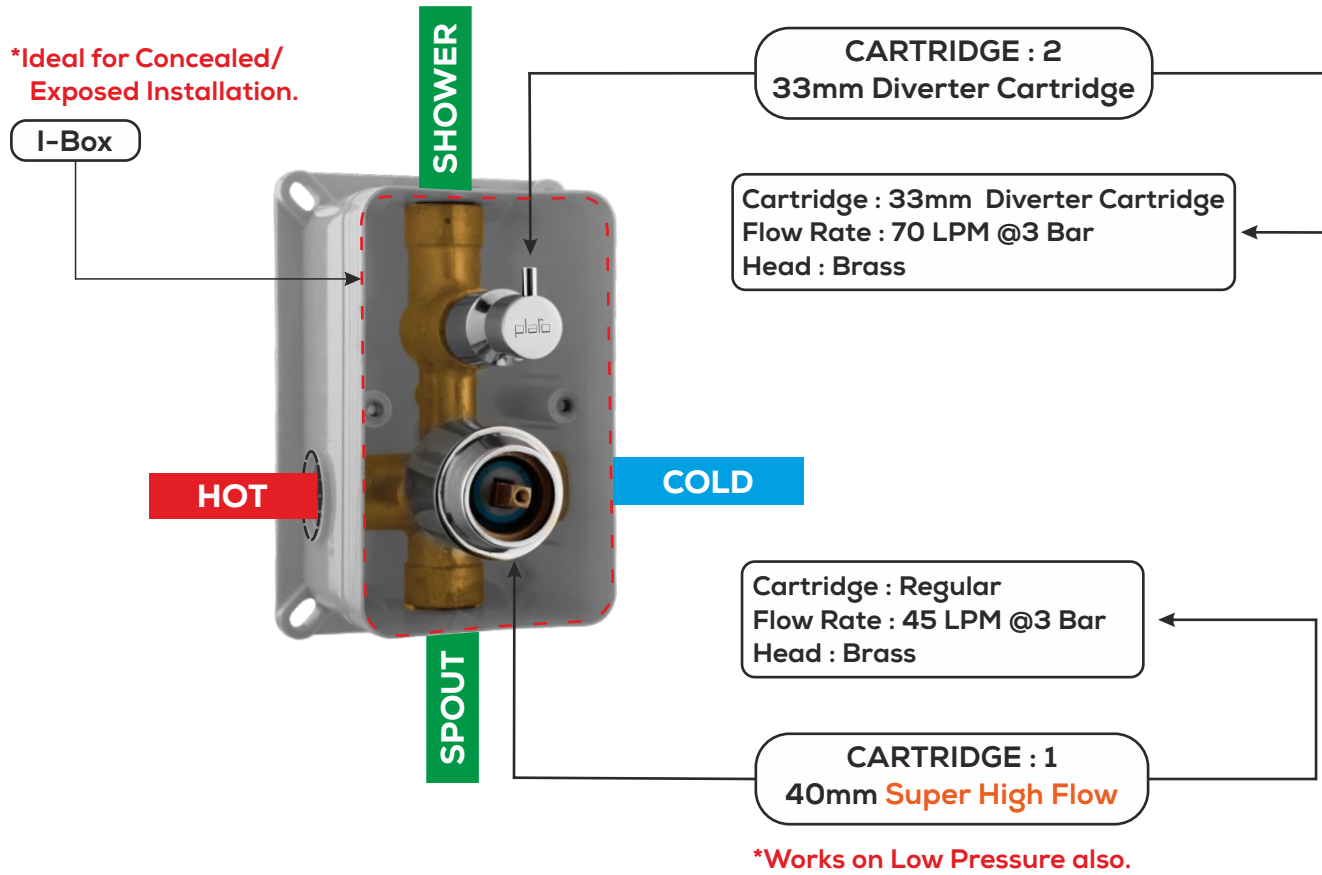

SUPER HI-FLOW DIVERTOR (CAT NO. 301)

40mm I-Box Diverter