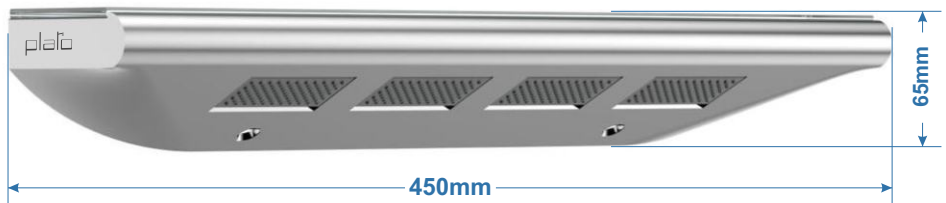

HANSA Powder Rain Shoulder Shower with Shower Shelf
7075 - ₹ 19800/-

*Soft, Clean Water & 2 Bar Pressure Required.