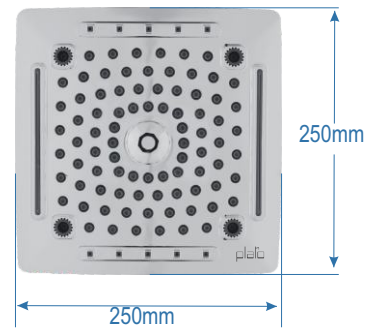

RAIN SHOWER

Air Function

KOMEO Rain Shower [SS Heavy]
with Air Function
7066 - (320x190mm) - ₹ 9000/-

ROYAL KING SS 304 Rain Shower
with Silicon Nozzle Heavy
7065 - (205mm) - ₹ 6000/-

DEXTON Spl. Overhead Shower
with Multi Function
7069 - (250x250mm) - ₹ 3000/-