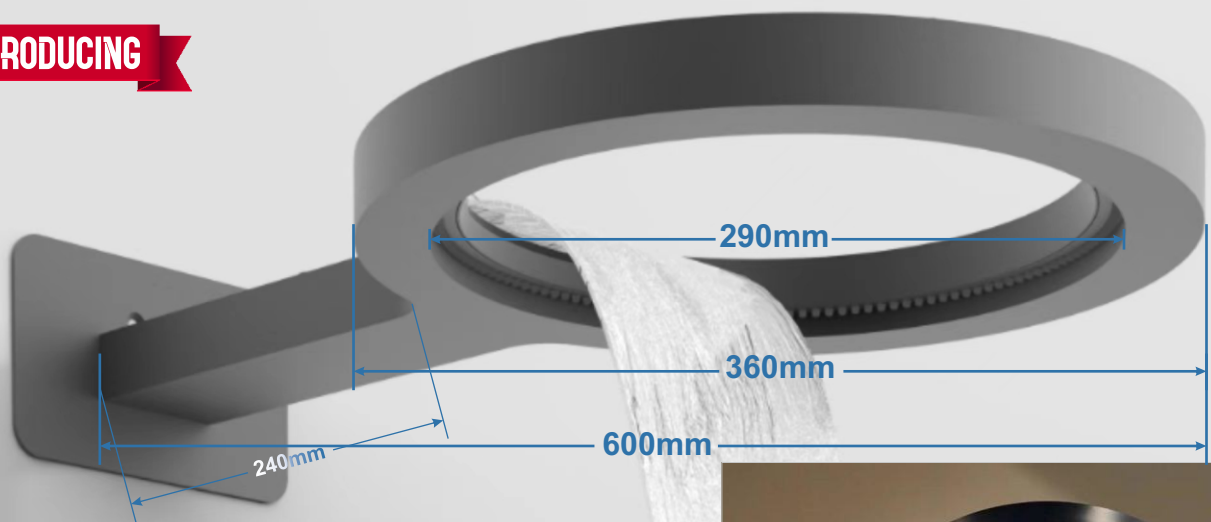

EXCLUSIVE RAIN SHOWER & CEILING LED SHOWER

MADE WITH
100%
SS 304
GRADE

INTRODUCING