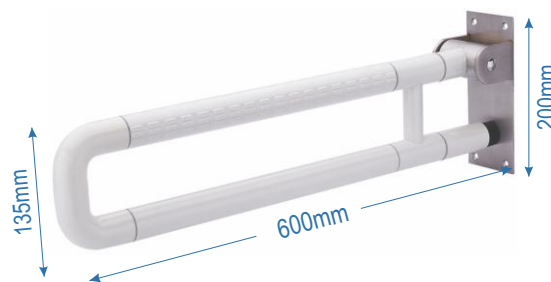

C.P Brass Shower Grab Bar (450mm) Heavy
4135 - ₹ 2100/-

C.P Brass Shower Grab Bar (600mm) Heavy
4136 - ₹ 3000/-

GRAB BAR

SS 304 Grab Bar for Differently Able
4138 - ₹ 6000/-
**Mirror finish available on demand.*