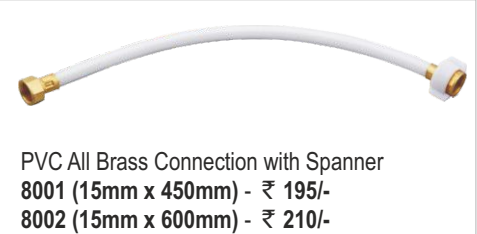

21 Click Clack (Popup) Waste Coupling
Adjustable with Ceramic Cover Colour
5112 - ₹ 2310/-

CONNECTION & WASTE PIPES

Tested on high Pressure

Patented construction features a high tenacity, multi-filament core yarn, protected by a Special Ploymer coating. The result is optimum corrosion resistance and durability

Specially Made for High Rise Building

Precise 8 Sided Crimp ensures reliable nut to hose connections

PVC All Brass Connection with Spanner
8001 (15mm x 450mm) - ₹ 195/-
8002 (15mm x 600mm) - ₹ 210/-

<p>NEW</p> <p>NEW PTMT Braided Connection Heavy 8003 (15mm x 450mm) - ₹ 105/- 8004 (15mm x 600mm) - ₹ 126/-</p>	<p>NEW</p> <p>New All Brass Connection with Spanner 8061 (15mm x 450mm) - ₹ 195/- 8062 (15mm x 600mm) - ₹ 210/-</p>	<p>NEW</p> <p>Nylon (EPDM) Connection with Spanner 8051 (15mm x 450mm) - ₹ 195/- 8052 (15mm x 600mm) - ₹ 210/-</p>
<p>MADE WITH 100% SS 304 GRADE</p> <p>SS 304 (EPDM Connection) 8053 (15mm x 450mm) - ₹ 243/- (Heavy) 8054 (15mm x 600mm) - ₹ 264/- (Heavy)</p>	<p>MADE WITH 100% SS 304 GRADE</p> <p>NEW</p> <p>SS 304 (EPDM Connection) 8063 (14mm x 300mm) - ₹ 150/- (Heavy) 8064 (14mm x 450mm) - ₹ 171/- (Heavy) 8065 (14mm x 600mm) - ₹ 189/- (Heavy)</p>	<p>MADE WITH 100% SS 304 GRADE</p> <p>SS 304 (EPDM Connection) Neoperl 8058 (12mm x 450mm) - ₹ 171/- 8059 (12mm x 600mm) - ₹ 189/-</p>