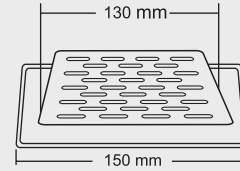

KELLY

BIG

Overall Size
150 X 150 mm
(6x6 Inch)

MRP (₹)
Glossy - ₹ 700/-
Satin - ₹ 735/-

SMALL

Overall Size
130 x 130 mm
(5x5 Inch)

MRP (₹)
Glossy - ₹ 595/-
Satin - ₹ 630/-

Thickness - Frame : 1 mm | Grating : 1.5mm