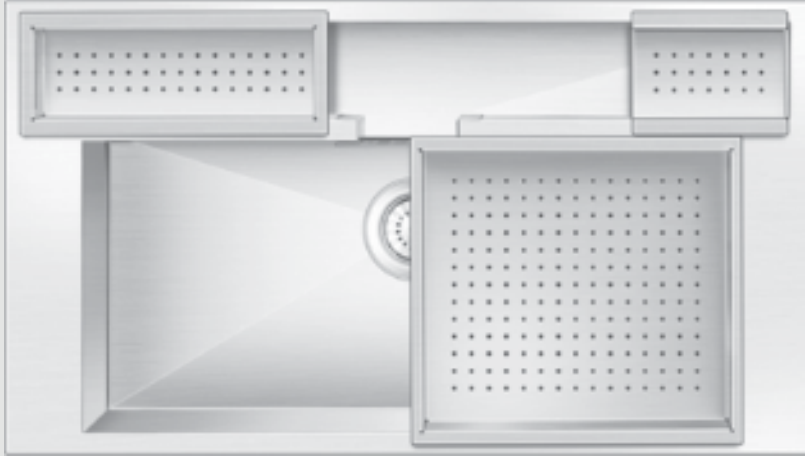

*** With sliding drainboard.**

Sliding Drain Board slides back and forth as per requirements, thus adding to the utility of the sink.

Model Name	Overall size	Bowl size	M.R.P. (₹)		
			Glossy	Satin	Anti-scratch
<p>Gloria NG</p> 	865 mm x 510 mm 34 inch x 20 inch	<p>Big 470 x 445 x 230 mm 18½ x 17½ x 9 inch</p> <p>Small 265 x 410 x 180 mm 10½ x 16 x 7 inch</p>	21115/-	21515/-	NA
<p>Glæn NG</p> 	510 mm x 535 mm 20 inch x 21 inch	445 x 475 x 240 mm 17½ x 18¾ x 9½ inch	9900/-	10100/-	14850/-
<p>Wonder Corner NG</p> 	915 mm x 510 mm 36 inch x 20 inch	410 x 410 x 230 mm 16 x 16 x 9 inch	32220/-	32620/-	NA
<p>Rois Round Sink NG</p> 	Ø 445 mm Ø 17.5 inch	Ø 380 mm x 185 mm Ø 15 inch x 7¼ inch	6865/-	7065/-	NA
<p>Round Sink Lid NG</p> 	Ø 445 mm Ø 17.5 inch (For Rois model)	Ø 380 mm Ø 15 inch	3430/-	3630/-	NA

7
Models

8
Sizes

THE STUNNING
EXPPELL
SINK RANGE

Revolutionise Your Space with Accessories

Utterly smart, utterly sleek, utterly futuristic. Presenting the Expell Range to carve out new profiles in kitchen sinks. Simply an art piece combined with trendy geometric shape, rugged, heavy-duty performances in hairline satin finish. Each bowl with single-line sharp bend and angularity for the right slope. Expell captures it with elegance and functionality.