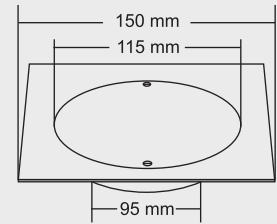

MRP (₹)
Glossy - ₹ 1300/-
Satin - ₹ 1340/-

Design Reg.

NOLITA

BIG

Size : 6 x 6 inch
(150 x 150 mm)

MRP (₹)
Glossy - ₹ 1410/-
Satin - ₹ 1450/-

Thickness - Frame : 1 mm | Grating : 1.5mm

SMALL

Size : 5 x 5 inch
(130 x 130 mm)

MRP (₹)
Glossy - ₹ 1300/-
Satin - ₹ 1340/-

Design Reg.

ALDEN

Overall Size
150 x 150 mm (6x 6inch) 3 pcs

MRP (₹)
Glossy - ₹ 1350/-
Satin - ₹ 1420/-

Thickness
Grating : 1mm
Frame : 2 mm
Top Cover : 2 mm

ALISON

Overall Size
150 x 150 mm (6x 6inch) 2 pcs

MRP (₹)
Glossy - ₹ 1240/-
Satin - ₹ 1310/-

Thickness : 2 mm

ALLYCO

Overall Size
150 x 150 mm (6x 6inch) 2 pcs

MRP (₹)
Glossy - ₹ 1200/-
Satin - ₹ 1240/-

Thickness
Grating : 1mm
Frame : 2 mm