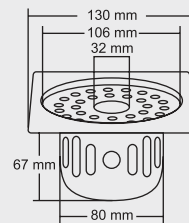

BENTO

BIG

Size : 6x6 Inch
150 X 150 mm

MRP (₹)
Glossy - ₹ 960/-
Satin - ₹ 1050/-

SMALL

Size : 5x5 Inch
130 x 130 mm

MRP (₹)
Glossy - ₹ 865/-
Satin - ₹ 950/-

BARON

BIG

Overall Size
Ø 150 mm (6 Inch)

MRP (₹)
Glossy - ₹ 1035/-
Satin - ₹ 1125/-

SMALL

Overall Size
Ø 130 mm (5 Inch)

MRP (₹)
Glossy - ₹ 920/-
Satin - ₹ 1005/-

BENITO

BIG

Size : 6x6 Inch
150 X 150 mm

MRP (₹)
Glossy - ₹ 1155/-
Satin - ₹ 1240/-

SMALL

Size : 5x5 Inch
130 x 130 mm

MRP (₹)
Glossy - ₹ 1010/-
Satin - ₹ 1090/-

CORNEL

BIG

Size : 6x6 Inch
150 X 150 mm

MRP (₹)
Glossy - ₹ 1300/-
Satin - ₹ 1380/-

SMALL

Size : 5x5 Inch
130 x 130 mm

MRP (₹)
Glossy - ₹ 1155/-
Satin - ₹ 1240/-