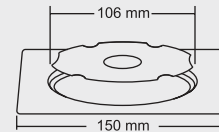

MRP (₹)
Glossy - ₹ 640/-
Satin - ₹ 670/-

SMALL

Size : 5x5 Inch
130 x 130 mm

MRP (₹)
Glossy - ₹ 535/-
Satin - ₹ 570/-

Design Regd.

ELINA

BIG

Overall Size
Ø 150 mm (6 Inch)