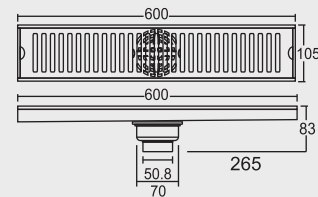

Small Center Drain