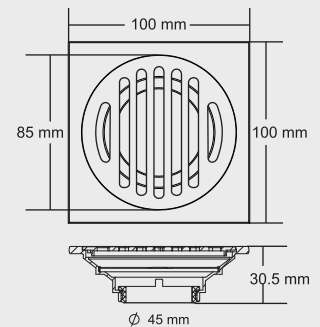

LEWIS

New Model

Overall Size

140 x 140 mm (5.5 x 5.5 inch)

MRP (₹) 6590/-

Material : Brass Nickel Plated

LILY

New Model

Overall Size

100 x 100 mm (4 x 4 inch)

MRP (₹) 3290/-

Material : Brass Nickel Plated

LENON

New Model

Overall Size

100 x 100 mm (4 x 4 inch)

MRP (₹) 3510/-

Material : Brass
Color : Gun - Grey

LARRY

New Model

Tile Insert 12 mm Tray

Overall Size

Ø 100 (4 inch)

MRP (₹) 4260/-

Material : Brass Nickel Plated