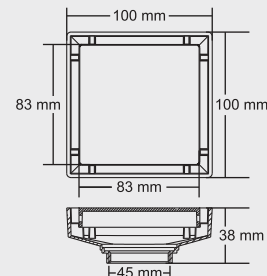

MINI

Overall Size
100 x 100 mm
(4 x 4 Inch)

MRP (₹) 3630/-