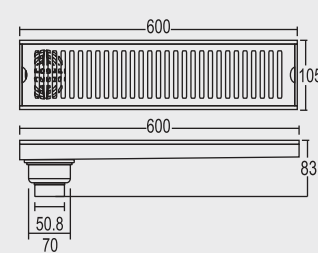

Available in Large & Small Size
Design Regd.

LARGE

Overall Size MRP (₹)
915 x 105 x 83 mm Glossy - ₹ 10930/-
(36 x 4 x 3.27 Inch)

SMALL

Overall Size MRP (₹)
600 x 105 x 83 mm Glossy - ₹ 7545/-
(23.63 x 4 x 3.27 Inch)