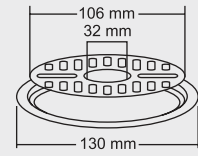

ELIA

BIG
Overall Size
Ø 150 mm (6 Inch)

MRP (₹)
Glossy - ₹ 500/-
Satin - ₹ 530/-

SMALL
Overall Size
Ø 130 mm (5 Inch)

MRP (₹)
Glossy - ₹ 440/-
Satin - ₹ 480/-

ERICA

BIG
Size : 6x6 Inch
150 X 150 mm

MRP (₹)
Glossy - ₹ 585/-
Satin - ₹ 615/-

SMALL
Size : 5x5 Inch
130 x 130 mm

MRP (₹)
Glossy - ₹ 505/-
Satin - ₹ 535/-

JAYCE

BIG
Overall Size
Ø 150 mm (6 Inch)

MRP (₹)
Glossy - ₹ 435/-
Satin - ₹ 465/-

SMALL
Overall Size
Ø 130 mm (5 Inch)

MRP (₹)
Glossy - ₹ 370/-
Satin - ₹ 405/-

JERRY

BIG
Size : 6x6 Inch
150 X 150 mm

MRP (₹)
Glossy - ₹ 500/-
Satin - ₹ 530/-

SMALL
Size : 5x5 Inch
130 x 130 mm

MRP (₹)
Glossy - ₹ 425/-
Satin - ₹ 455/-