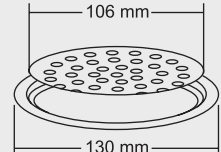

KIARA

BIG

Overall Size
150 X 150 mm
(6x6 Inch)

MRP (₹)
Glossy - ₹ 700/-
Satin - ₹ 735/-