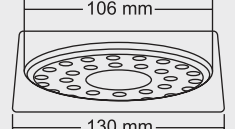

SMALL

Size : 5x5 Inch
130 x 130 mm

MRP (₹)
Glossy - ₹ 290/-
Satin - ₹ 320/-