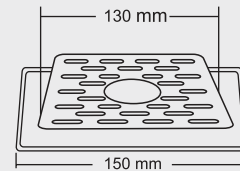

SMALL

Overall Size
130 x 130 mm
(5x5 Inch)

MRP (₹)
Glossy - ₹ 595/-
Satin - ₹ 610/-

Thickness - Frame : 1 mm | Grating : 1.5mm