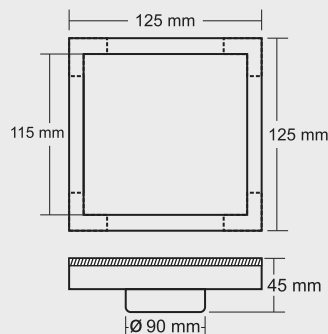

SMALL

Overall Size
125 x 125 mm
(5 x 5 Inch)

Satin MRP (₹) 3620/-