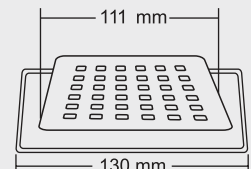

SMALL

Overall Size
130 x 130 mm
(5x5 Inch)

MRP (₹)
Glossy - ₹ 595/-
Satin - ₹ 630/-

Thickness - Frame : 1 mm | Grating : 1.5mm