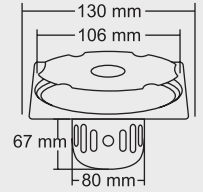

KEVIN

BIG

Size : 6x6 Inch
150 X 150 mm

MRP (₹)
Glossy - ₹ 1165/-
Satin - ₹ 1225/-