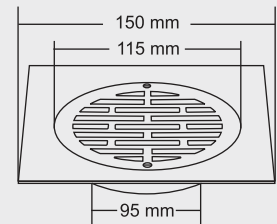

ALISON

Overall Size
150 x 150 mm (6x 6inch) 2 pcs

MRP (₹)
Glossy - ₹ 1240/-
Satin - ₹ 1310/-

Thickness : 2 mm

ALLYCO

Overall Size
150 x 150 mm (6x 6inch) 2 pcs

MRP (₹)
Glossy - ₹ 1200/-
Satin - ₹ 1240/-

Thickness
Grating : 1mm
Frame : 2 mm

Thickness
Grating : 1mm
Frame : 2 mm

LARK

Overall Size
109.5 x 75 x 65 mm
(4.31 x 2.95 x 2.56 inch)

MRP (₹)
5280/-

Thickness
Grating : 1mm
Frame : 1.2 mm

LEROY

Tile Insert 12 mm Tray

Material : Brass Chrome Plated