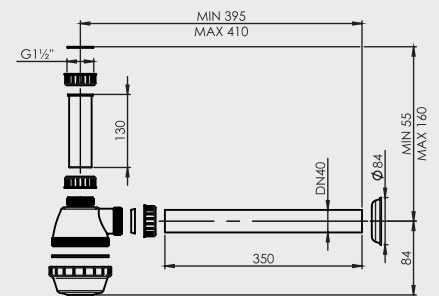

BOTTLE TRAP

Specially Designed for Kitchen Sink

MRP (₹) - 725/-