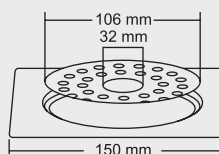

BIG
Size : 6x6 Inch
150 X 150 mm

MRP (₹)
Glossy - ₹ 500/-
Satin - ₹ 530/-

SMALL
Size : 5x5 Inch
130 x 130 mm

MRP (₹)
Glossy - ₹ 425/-
Satin - ₹ 455/-

Design Reg. Pending

KROME

BIG

Size : 6x6 Inch
150 X 150 mm