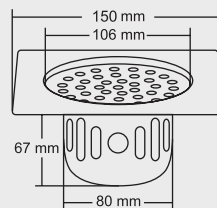

• AISI 304 (18/8) grade
stainless steel

ALEX

BIG
Overall Size
Ø 150 mm (6 Inch)

MRP (₹)
Glossy - ₹ 890/-
Satin - ₹ 980/-

SMALL
Overall Size
Ø 130 mm (5 Inch)

MRP (₹)
Glossy - ₹ 760/-
Satin - ₹ 850/-

Design Reg. Pending

ARION

BIG
Size : 6x6 Inch
150 X 150 mm

MRP (₹)
Glossy - ₹ 960/-
Satin - ₹ 1050/-

SMALL
Size : 5x5 Inch
130 x 130 mm

MRP (₹)
Glossy - ₹ 865/-
Satin - ₹ 950/-

Design Reg.

ASPEN

BIG
Overall Size
Ø 150 mm (6 Inch)