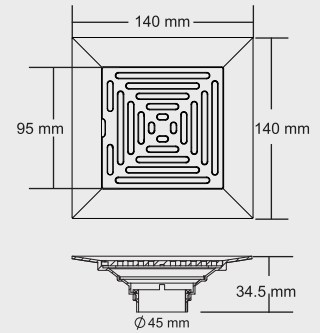

Material : Brass Nickel Plated

Design Reg.

LILY

New Model

Overall Size

100 x 100 mm (4 x 4 inch)

MRP (₹) 3290/-

Material : Brass Nickel Plated