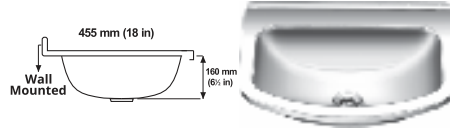

Classic NG

Overall size	Bowl size	M.R.P. (₹)	
		Glossy	Satin
Big 535 mm x 355 mm 21 inch x 14 inch	455 x 250 x 160 mm 18 x 10 x 6 1/2 inch	4555/-	4755/-
Small 460 mm x 305 mm 18 inch x 12 inch	390 x 195 x 140 mm 15 1/4 x 7 3/4 x 5 1/2 inch	2745/-	2945/-