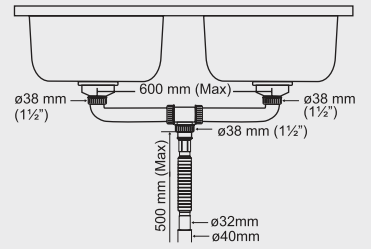

Overall Size
Ø130 mm (5 Inch)

MRP (₹)
Glossy - ₹ 275/-
Satin - ₹ 305/-

PLUMBING CONNECTOR
(For Two bowl)

MRP (₹) - 615/-

Cut connector as required

PLUMBING CONNECTOR
(For one & half bowl)

MRP (₹) - 640/-

Cut connector as required