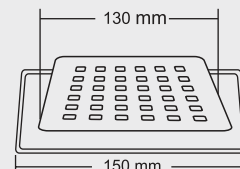

SMALL

Overall Size
130 x 130 mm
(5x5 Inch)

MRP (₹)
Glossy - ₹ 595/-
Satin - ₹ 630/-

Thickness - Frame : 1 mm | Grating : 1.5mm