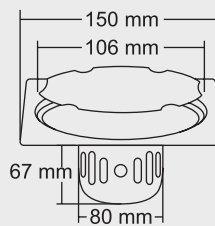

BENTO

BIG

Size : 6x6 Inch
150 X 150 mm

MRP (₹)
Glossy - ₹ 960/-
Satin - ₹ 1050/-

SMALL

Size : 5x5 Inch
130 x 130 mm

MRP (₹)
Glossy - ₹ 865/-
Satin - ₹ 950/-

BARON

BIG

Overall Size
Ø 150 mm (6 Inch)

MRP (₹)
Glossy - ₹ 1035/-
Satin - ₹ 1125/-

SMALL

Overall Size
Ø 130 mm (5 Inch)

MRP (₹)
Glossy - ₹ 920/-
Satin - ₹ 1005/-

BENITO

BIG

Size : 6x6 Inch
150 X 150 mm

MRP (₹)
Glossy - ₹ 1155/-
Satin - ₹ 1240/-

SMALL

Size : 5x5 Inch
130 x 130 mm

MRP (₹)
Glossy - ₹ 1010/-
Satin - ₹ 1090/-

CORNEL

BIG

Size : 6x6 Inch
150 X 150 mm

MRP (₹)
Glossy - ₹ 1300/-
Satin - ₹ 1380/-

SMALL

Size : 5x5 Inch
130 x 130 mm

MRP (₹)
Glossy - ₹ 1155/-
Satin - ₹ 1240/-