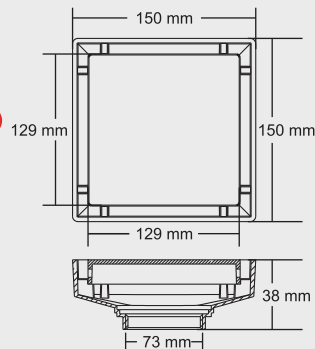

Thickness
Grating : 1mm
Frame : 2 mm

LARK

Overall Size
109.5 x 75 x 65 mm
(4.31 x 2.95 x 2.56 inch)

MRP (₹)
5280/-

Thickness
Grating : 1mm
Frame : 1.2 mm

LEROY

Tile Insert 12 mm Tray

Material : Brass Chrome Plated

BIG

Overall Size
150 x 150 mm
(6 x 6 Inch)

MRP (₹) 7545/-

SMALL

Overall Size
125 x 125 mm
(5 x 5 Inch)

MRP (₹) 5120/-

MINI

Overall Size
100 x 100 mm
(4 x 4 Inch)