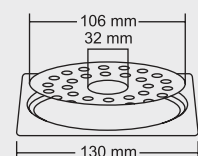

BIG
Size : 6x6 Inch
150 X 150 mm

MRP (₹)
Glossy - ₹ 500/-
Satin - ₹ 530/-

SMALL
Size : 5x5 Inch
130 x 130 mm

MRP (₹)
Glossy - ₹ 425/-
Satin - ₹ 455/-

Design Reg. Pending

KROME

BIG

Size : 6x6 Inch
150 X 150 mm