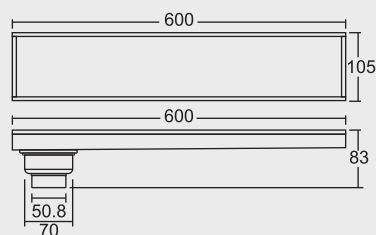

LATTIS (Side Drain)

Grating Thickness: 1.2 mm
Frame Thickness: 0.8 mm
Tile Insert

LATTIS (Center Drain)

Grating Thickness: 1.2 mm
Frame Thickness: 0.8 mm
Tile Insert

BIG

Overall Size
800 x 105 x 83 mm
(31.50 x 4 x 3.27 Inch)

MRP (₹) Glossy - ₹ 12705/-

BIG

Overall Size
800 x 105 x 83 mm
(31.50 x 4 x 3.27 Inch)

MRP (₹) Glossy - ₹ 12705/-

SMALL

Overall Size
600 x 105 x 83 mm
(23.62 x 4 x 3.27 Inch)

MRP (₹) 10570/-

SMALL

Overall Size
600 x 105 x 83 mm
(23.62 x 4 x 3.27 Inch)

MRP (₹) 10570/-

MINI

Overall Size
450 x 105 x 100 mm
17.75 x 4 x 4 inch

MRP (₹)
Glossy - ₹ 10030/-

MINI

Overall Size
450 x 105 x 100 mm
17.75 x 4 x 4 inch

• AISI 304 (18/8) grade
stainless steel

ALEX

BIG
Overall Size
Ø 150 mm (6 Inch)

MRP (₹)
Glossy - ₹ 890/-
Satin - ₹ 980/-

SMALL
Overall Size
Ø 130 mm (5 Inch)

MRP (₹)
Glossy - ₹ 760/-
Satin - ₹ 850/-

Design Reg. Pending