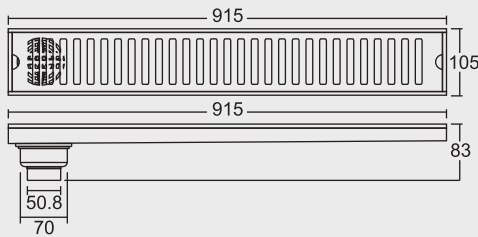

LARGE

Overall Size   MRP (₹)
915 x 105 x 83 mm   Glossy - ₹ 10930/-
(36 x 4 x 3.27 Inch)