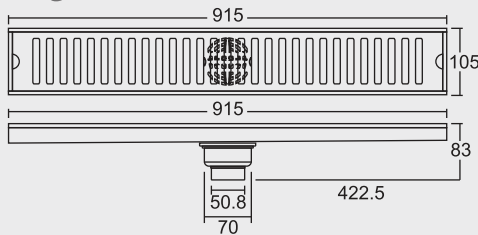

Large Center Drain