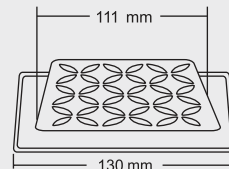

Design Reg. Pending

WINDSOR

BIG

Size : 6 x 6 inch
(150 x 150 mm)

MRP (₹)
Glossy - ₹ 1410/-
Satin - ₹ 1450/-

Thickness - Frame : 1 mm | Grating : 1.5mm

SMALL

Size : 5 x 5 inch
(130 x 130 mm)

MRP (₹)
Glossy - ₹ 1300/-
Satin - ₹ 1340/-

Design Reg.

NOLITA

BIG

Size : 6 x 6 inch
(150 x 150 mm)

MRP (₹)
Glossy - ₹ 1410/-
Satin - ₹ 1450/-

Thickness - Frame : 1 mm | Grating : 1.5mm

SMALL