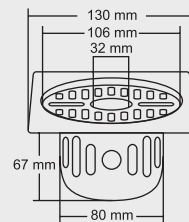

BENTO

BIG

Size : 6x6 Inch
150 X 150 mm

MRP (₹)
Glossy - ₹ 960/-
Satin - ₹ 1050/-

SMALL

Size : 5x5 Inch
130 x 130 mm

MRP (₹)
Glossy - ₹ 865/-
Satin - ₹ 950/-

BARON

BIG

Overall Size
Ø 150 mm (6 Inch)

MRP (₹)
Glossy - ₹ 1035/-
Satin - ₹ 1125/-

SMALL

Overall Size
Ø 130 mm (5 Inch)

MRP (₹)
Glossy - ₹ 920/-
Satin - ₹ 1005/-

BENITO

BIG

Size : 6x6 Inch
150 X 150 mm

MRP (₹)
Glossy - ₹ 1155/-
Satin - ₹ 1240/-

SMALL

Size : 5x5 Inch
130 x 130 mm

MRP (₹)
Glossy - ₹ 1010/-
Satin - ₹ 1090/-

CORNEL

BIG

Size : 6x6 Inch
150 X 150 mm

MRP (₹)
Glossy - ₹ 1300/-
Satin - ₹ 1380/-

SMALL

Size : 5x5 Inch
130 x 130 mm

MRP (₹)
Glossy - ₹ 1155/-
Satin - ₹ 1240/-