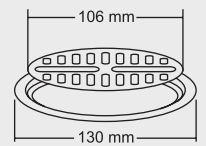

MRP (₹)
Glossy - ₹ 500/-
Satin - ₹ 530/-

SMALL

Overall Size
Ø 130 mm (5 Inch)

MRP (₹)
Glossy - ₹ 440/-
Satin - ₹ 480/-

Design Regd.

ELVIN

BIG

Size : 6x6 Inch
150 X 150 mm