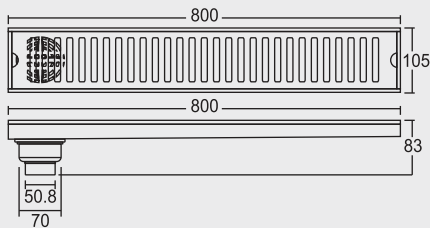

Large Center Drain

Small Center Drain

BIG

Overall Size MRP (₹)
800 x 105 x 83 mm Glossy - ₹ 8930/-
(31.50 x 4 x 3.27 Inch)

MINI

Overall Size MRP (₹)
450 x 105 x 100 mm Glossy - ₹ 7165/-
17.75 x 4 x 4 inch

*Outflow : 20 liter/minute (± 2 liter)

LATTIS (Side Drain)

Grating Thickness: 1.2 mm
Frame Thickness: 0.8 mm
Tile Insert

LATTIS (Center Drain)

Grating Thickness: 1.2 mm
Frame Thickness: 0.8 mm
Tile Insert

BIG

Overall Size
800 x 105 x 83 mm
(31.50 x 4 x 3.27 Inch)