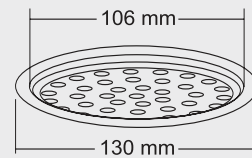

MRP (₹)
Glossy - ₹ 375/-
Satin - ₹ 415/-

SMALL

Size : 5x5 Inch
130 x 130 mm

MRP (₹)
Glossy - ₹ 290/-
Satin - ₹ 320/-

IVY

Overall Size
Ø130 mm (5 Inch)

MRP (₹)
Glossy - ₹ 275/-
Satin - ₹ 305/-

JOY