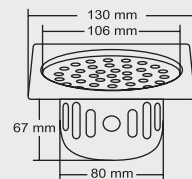

• AISI 304 (18/8) grade
stainless steel

ALEX

BIG
Overall Size
Ø 150 mm (6 Inch)

MRP (₹)
Glossy - ₹ 890/-
Satin - ₹ 980/-

SMALL
Overall Size
Ø 130 mm (5 Inch)

MRP (₹)
Glossy - ₹ 760/-
Satin - ₹ 850/-

Design Reg. Pending

ARION

BIG
Size : 6x6 Inch
150 X 150 mm

MRP (₹)
Glossy - ₹ 960/-
Satin - ₹ 1050/-

SMALL
Size : 5x5 Inch
130 x 130 mm

MRP (₹)
Glossy - ₹ 865/-
Satin - ₹ 950/-

Design Reg.

ASPEN

BIG
Overall Size
Ø 150 mm (6 Inch)