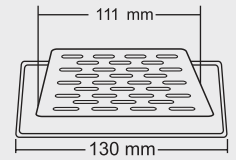

KELLY

BIG

Overall Size
150 X 150 mm
(6x6 Inch)

MRP (₹)
Glossy - ₹ 700/-
Satin - ₹ 735/-

SMALL

Overall Size
130 x 130 mm
(5x5 Inch)

MRP (₹)
Glossy - ₹ 595/-
Satin - ₹ 630/-

Thickness - Frame : 1 mm | Grating : 1.5mm