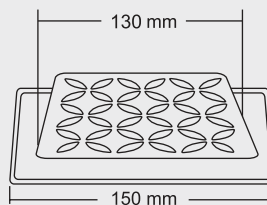

Design Reg. Pending

WINDSOR

BIG

Size : 6 x 6 inch
(150 x 150 mm)

MRP (₹)
Glossy - ₹ 1410/-
Satin - ₹ 1450/-

Thickness - Frame : 1 mm | Grating : 1.5mm

SMALL

Size : 5 x 5 inch
(130 x 130 mm)

MRP (₹)
Glossy - ₹ 1300/-
Satin - ₹ 1340/-

Design Reg.

NOLITA

BIG

Size : 6 x 6 inch
(150 x 150 mm)

MRP (₹)
Glossy - ₹ 1410/-
Satin - ₹ 1450/-

Thickness - Frame : 1 mm | Grating : 1.5mm

SMALL