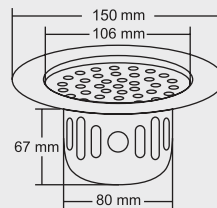

• AISI 304 (18/8) grade
stainless steel

ALEX

BIG
Overall Size
Ø 150 mm (6 Inch)

MRP (₹)
Glossy - ₹ 890/-
Satin - ₹ 980/-

SMALL
Overall Size
Ø 130 mm (5 Inch)

MRP (₹)
Glossy - ₹ 760/-
Satin - ₹ 850/-

Design Reg. Pending

ARION

BIG
Size : 6x6 Inch
150 X 150 mm

MRP (₹)
Glossy - ₹ 960/-
Satin - ₹ 1050/-

SMALL
Size : 5x5 Inch
130 x 130 mm

MRP (₹)
Glossy - ₹ 865/-
Satin - ₹ 950/-

Design Reg.

ASPEN

BIG
Overall Size
Ø 150 mm (6 Inch)