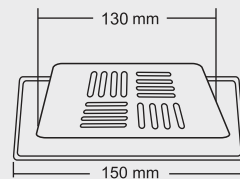

SMALL

Overall Size
130 x 130 mm
(5x5 Inch)

MRP (₹)
Glossy - ₹ 595/-
Satin - ₹ 630/-

Thickness - Frame : 1 mm | Grating : 1.5mm

KOBE

BIG

Overall Size
150 X 150 mm
(6x6 Inch)

MRP (₹)
Glossy - ₹ 700/-
Satin - ₹ 735/-