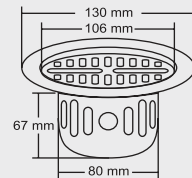

ALEX

BIG
Overall Size
Ø 150 mm (6 Inch)

MRP (₹)
Glossy - ₹ 890/-
Satin - ₹ 980/-

SMALL
Overall Size
Ø 130 mm (5 Inch)

MRP (₹)
Glossy - ₹ 760/-
Satin - ₹ 850/-

ARION

BIG
Size : 6x6 Inch
150 X 150 mm

MRP (₹)
Glossy - ₹ 960/-
Satin - ₹ 1050/-

SMALL
Size : 5x5 Inch
130 x 130 mm

MRP (₹)
Glossy - ₹ 865/-
Satin - ₹ 950/-

ASPEN

BIG
Overall Size
Ø 150 mm (6 Inch)

MRP (₹)
Glossy - ₹ 1035/-
Satin - ₹ 1125/-

SMALL
Overall Size
Ø 130 mm (5 Inch)

MRP (₹)
Glossy - ₹ 920/-
Satin - ₹ 1005/-

ALENA

BIG
Size : 6x6 Inch
150 X 150 mm

MRP (₹)
Glossy - ₹ 1155/-
Satin - ₹ 1240/-

SMALL
Size : 5x5 Inch
130 x 130 mm

MRP (₹)
Glossy - ₹ 1010/-
Satin - ₹ 1090/-

BELLA

BIG
Overall Size
Ø 150 mm (6 Inch)

MRP (₹)
Glossy - ₹ 890/-
Satin - ₹ 980/-

SMALL
Overall Size
Ø 130 mm (5 Inch)

MRP (₹)
Glossy - ₹ 760/-
Satin - ₹ 850/-