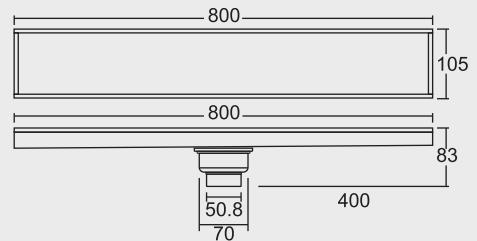

BIG

Overall Size
800 x 105 x 83 mm
(31.50 x 4 x 3.27 Inch)

MRP (₹) Glossy - ₹ 12705/-