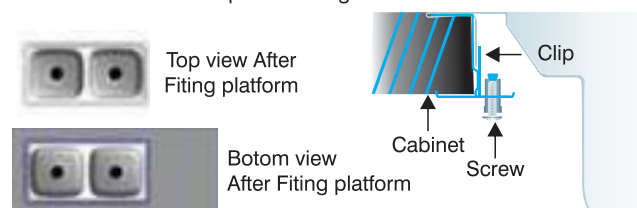

Inset Sink Fitting Instructions

Step - 1

Place the sink in upside down position. Then attach clips into rectangular slots of the rim along the border, as shown in the sketch.

Step - 2

Step - 3

Step - 4

Turn the bracket of the clip 90 degrees so that the teeth of clips are under the tabletop. First tighten the center clips of each roil and then move to the outside clips. All clips must be tightened evenly. Do not over tighten the clips as damage can occur.