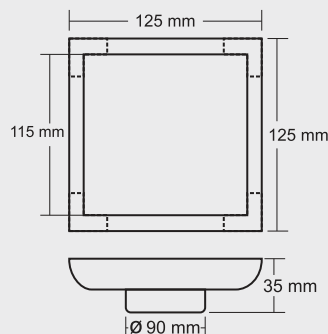

Overall Size
150 x 150 mm
(6 x 6 Inch)

Satin MRP (₹) 3070/-

SMALL

Overall Size
125 x 125 mm
(5 x 5 Inch)

Satin MRP (₹) 2520/-

Designer Range

Lattis | Trellis | Leroy

Compliments all kinds of flooring:
Marble, tile, granite