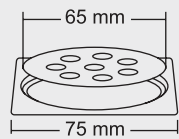

JUNIOR

Size : 3 x 3 Inch
75 x 75 mm

MRP (₹)
Glossy - ₹ 230/-
Satin - ₹ 265/-

KEON

BIG

Overall Size
Ø 150 mm (6 Inch)

MRP (₹)
Glossy - ₹ 435/-
Satin - ₹ 465/-

SMALL