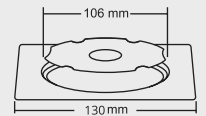

MRP (₹)
Glossy - ₹ 640/-
Satin - ₹ 670/-

SMALL

Size : 5x5 Inch
130 x 130 mm

MRP (₹)
Glossy - ₹ 535/-
Satin - ₹ 570/-

Design Regd.

ELINA

BIG

Overall Size
Ø 150 mm (6 Inch)