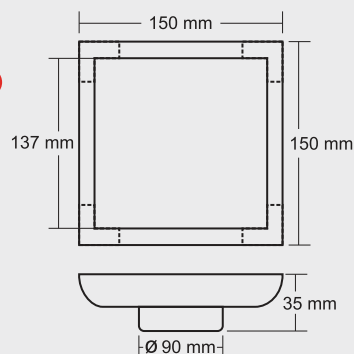

BIG

Overall Size
150 x 150 mm
(6 x 6 Inch)

Satin MRP (₹) 3070/-