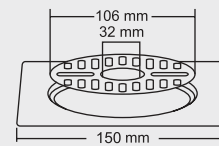

ELIA

BIG
Overall Size
Ø 150 mm (6 Inch)

MRP (₹)
Glossy - ₹ 500/-
Satin - ₹ 530/-

SMALL
Overall Size
Ø 130 mm (5 Inch)

MRP (₹)
Glossy - ₹ 440/-
Satin - ₹ 480/-

ERICA

BIG
Size : 6x6 Inch
150 X 150 mm

MRP (₹)
Glossy - ₹ 585/-
Satin - ₹ 615/-

SMALL
Size : 5x5 Inch
130 x 130 mm

MRP (₹)
Glossy - ₹ 505/-
Satin - ₹ 535/-

JAYCE

BIG
Overall Size
Ø 150 mm (6 Inch)

MRP (₹)
Glossy - ₹ 435/-
Satin - ₹ 465/-

SMALL
Overall Size
Ø 130 mm (5 Inch)

MRP (₹)
Glossy - ₹ 370/-
Satin - ₹ 405/-

JERRY

BIG
Size : 6x6 Inch
150 X 150 mm

MRP (₹)
Glossy - ₹ 500/-
Satin - ₹ 530/-

SMALL
Size : 5x5 Inch
130 x 130 mm

MRP (₹)
Glossy - ₹ 425/-
Satin - ₹ 455/-