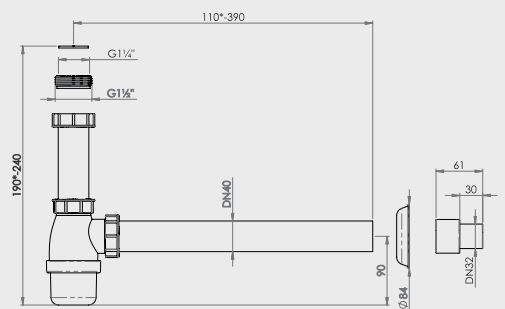

BASIN BOTTLE TRAP

Specially Designed for Kitchen Sink

MRP (₹) - 725/-