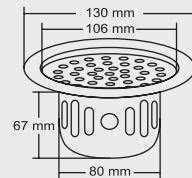

• AISI 304 (18/8) grade
stainless steel

ALEX

BIG
Overall Size
Ø 150 mm (6 Inch)

MRP (₹)
Glossy - ₹ 890/-
Satin - ₹ 980/-

SMALL
Overall Size
Ø 130 mm (5 Inch)

MRP (₹)
Glossy - ₹ 760/-
Satin - ₹ 850/-

Design Reg. Pending

ARION

BIG
Size : 6x6 Inch
150 X 150 mm

MRP (₹)
Glossy - ₹ 960/-
Satin - ₹ 1050/-

SMALL
Size : 5x5 Inch
130 x 130 mm

MRP (₹)
Glossy - ₹ 865/-
Satin - ₹ 950/-

Design Reg.

ASPEN

BIG
Overall Size
Ø 150 mm (6 Inch)