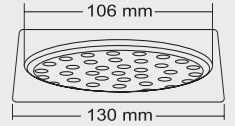

IVANA

BIG

Size : 6x6 Inch
150 X 150 mm

MRP (₹)
Glossy - ₹ 375/-
Satin - ₹ 415/-

SMALL

Size : 5x5 Inch
130 x 130 mm

MRP (₹)
Glossy - ₹ 290/-
Satin - ₹ 320/-