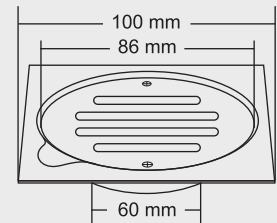

ARLO

Overall Size
100 x 100 mm (4x 4inch) 2 pcs

MRP (₹)
Glossy - ₹ 650/-
Satin - ₹ 690/-

Thickness
Grating : 1mm
Frame : 2 mm