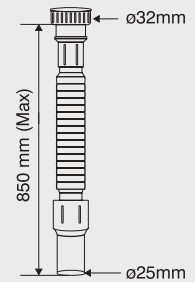

CORRUGATED FLEXIBLE PIPES
(For one bowl)

MRP (₹) - 125/-

(1.25 Inch)