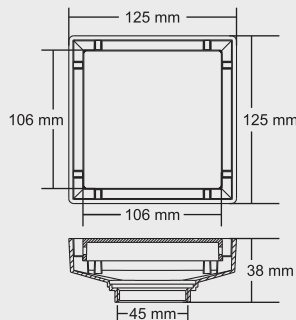

Thickness
Grating : 1mm
Frame : 2 mm

LARK

Overall Size
109.5 x 75 x 65 mm
(4.31 x 2.95 x 2.56 inch)

MRP (₹)
5280/-

Thickness
Grating : 1mm
Frame : 1.2 mm

LEROY

Tile Insert 12 mm Tray

Material : Brass Chrome Plated

BIG

Overall Size
150 x 150 mm
(6 x 6 Inch)

MRP (₹) 7545/-

SMALL

Overall Size
125 x 125 mm
(5 x 5 Inch)

MRP (₹) 5120/-

MINI

Overall Size
100 x 100 mm
(4 x 4 Inch)