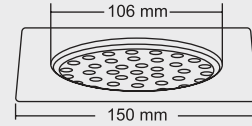

IVANA

BIG

Size : 6x6 Inch
150 X 150 mm

MRP (₹)
Glossy - ₹ 375/-
Satin - ₹ 415/-

SMALL

Size : 5x5 Inch
130 x 130 mm

MRP (₹)
Glossy - ₹ 290/-
Satin - ₹ 320/-