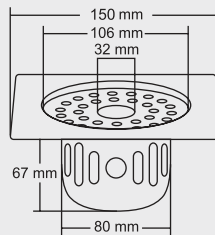

BENTO

BIG

Size : 6x6 Inch
150 X 150 mm

MRP (₹)
Glossy - ₹ 960/-
Satin - ₹ 1050/-

SMALL

Size : 5x5 Inch
130 x 130 mm

MRP (₹)
Glossy - ₹ 865/-
Satin - ₹ 950/-

BARON

BIG

Overall Size
Ø 150 mm (6 Inch)

MRP (₹)
Glossy - ₹ 1035/-
Satin - ₹ 1125/-

SMALL

Overall Size
Ø 130 mm (5 Inch)

MRP (₹)
Glossy - ₹ 920/-
Satin - ₹ 1005/-

BENITO

BIG

Size : 6x6 Inch
150 X 150 mm

MRP (₹)
Glossy - ₹ 1155/-
Satin - ₹ 1240/-

SMALL

Size : 5x5 Inch
130 x 130 mm

MRP (₹)
Glossy - ₹ 1010/-
Satin - ₹ 1090/-

CORNEL

BIG

Size : 6x6 Inch
150 X 150 mm

MRP (₹)
Glossy - ₹ 1300/-
Satin - ₹ 1380/-

SMALL

Size : 5x5 Inch
130 x 130 mm

MRP (₹)
Glossy - ₹ 1155/-
Satin - ₹ 1240/-