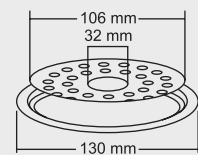

Design Regd.

JAYCE

BIG
Overall Size
Ø 150 mm (6 Inch)

MRP (₹)
Glossy - ₹ 435/-
Satin - ₹ 465/-

SMALL
Overall Size
Ø 130 mm (5 Inch)

MRP (₹)
Glossy - ₹ 370/-
Satin - ₹ 405/-

Design Reg. Pending

JERRY