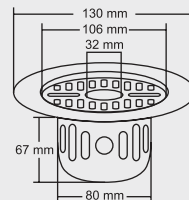

BENTO

BIG

Size : 6x6 Inch
150 X 150 mm

MRP (₹)
Glossy - ₹ 960/-
Satin - ₹ 1050/-

SMALL

Size : 5x5 Inch
130 x 130 mm

MRP (₹)
Glossy - ₹ 865/-
Satin - ₹ 950/-

BARON

BIG

Overall Size
Ø 150 mm (6 Inch)

MRP (₹)
Glossy - ₹ 1035/-
Satin - ₹ 1125/-

SMALL

Overall Size
Ø 130 mm (5 Inch)

MRP (₹)
Glossy - ₹ 920/-
Satin - ₹ 1005/-

BENITO

BIG

Size : 6x6 Inch
150 X 150 mm

MRP (₹)
Glossy - ₹ 1155/-
Satin - ₹ 1240/-

SMALL

Size : 5x5 Inch
130 x 130 mm

MRP (₹)
Glossy - ₹ 1010/-
Satin - ₹ 1090/-

CORNEL

BIG

Size : 6x6 Inch
150 X 150 mm

MRP (₹)
Glossy - ₹ 1300/-
Satin - ₹ 1380/-

SMALL

Size : 5x5 Inch
130 x 130 mm

MRP (₹)
Glossy - ₹ 1155/-
Satin - ₹ 1240/-