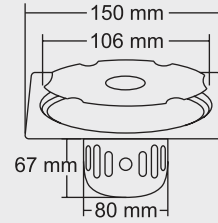

KEVIN

BIG

Size : 6x6 Inch
150 X 150 mm

MRP (₹)
Glossy - ₹ 1165/-
Satin - ₹ 1225/-