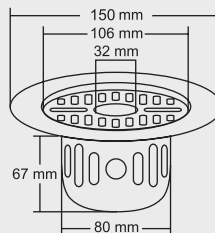

BENTO

BIG

Size : 6x6 Inch
150 X 150 mm

MRP (₹)
Glossy - ₹ 960/-
Satin - ₹ 1050/-

SMALL

Size : 5x5 Inch
130 x 130 mm

MRP (₹)
Glossy - ₹ 865/-
Satin - ₹ 950/-

BARON

BIG

Overall Size
Ø 150 mm (6 Inch)

MRP (₹)
Glossy - ₹ 1035/-
Satin - ₹ 1125/-

SMALL

Overall Size
Ø 130 mm (5 Inch)

MRP (₹)
Glossy - ₹ 920/-
Satin - ₹ 1005/-

BENITO

BIG

Size : 6x6 Inch
150 X 150 mm

MRP (₹)
Glossy - ₹ 1155/-
Satin - ₹ 1240/-

SMALL

Size : 5x5 Inch
130 x 130 mm

MRP (₹)
Glossy - ₹ 1010/-
Satin - ₹ 1090/-

CORNEL

BIG

Size : 6x6 Inch
150 X 150 mm

MRP (₹)
Glossy - ₹ 1300/-
Satin - ₹ 1380/-

SMALL

Size : 5x5 Inch
130 x 130 mm

MRP (₹)
Glossy - ₹ 1155/-
Satin - ₹ 1240/-