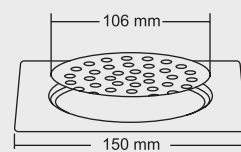

MINI

Size : 4x4 Inch
102 X 102 mm

MRP (₹)
Glossy - ₹ 255/-
Satin - ₹ 290/-