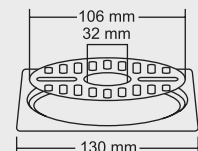

SMALL
Overall Size
Ø 130 mm (5 Inch)

MRP (₹)
Glossy - ₹ 440/-
Satin - ₹ 480/-

Design Reg.

ERICA

BIG
Size : 6x6 Inch
150 X 150 mm

MRP (₹)
Glossy - ₹ 585/-
Satin - ₹ 615/-

SMALL
Size : 5x5 Inch
130 x 130 mm

MRP (₹)
Glossy - ₹ 505/-
Satin - ₹ 535/-

Design Regd.

JAYCE

BIG
Overall Size
Ø 150 mm (6 Inch)

MRP (₹)
Glossy - ₹ 435/-
Satin - ₹ 465/-

SMALL
Overall Size
Ø 130 mm (5 Inch)

MRP (₹)
Glossy - ₹ 370/-
Satin - ₹ 405/-

Design Reg. Pending

JERRY