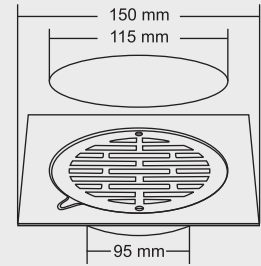

Size : 5 x 5 inch
(130 x 130 mm)

MRP (₹)
Glossy - ₹ 1300/-
Satin - ₹ 1340/-

Design Reg.

ALDEN

Overall Size
150 x 150 mm (6x 6inch) 3 pcs

MRP (₹)
Glossy - ₹ 1350/-
Satin - ₹ 1420/-

Thickness
Grating : 1mm
Frame : 2 mm
Top Cover : 2 mm