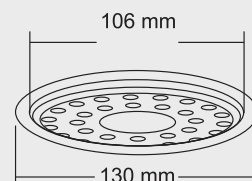

JOY

Overall Size
Ø130 mm (5 Inch)

MRP (₹)
Glossy - ₹ 275/-
Satin - ₹ 305/-