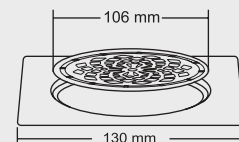

Size : 6 x 6 inch
(150 x 150 mm)

MRP (₹)
Glossy - ₹ 1080/-
Satin - ₹ 1120/-

Thickness - Frame : 1 mm | Grating : 1.5mm

SMALL

Size : 5 x 5 inch
(130 x 130 mm)

MRP (₹)
Glossy - ₹ 970/-
Satin - ₹ 1010/-

Design Reg. Pending