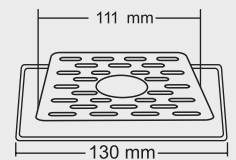

SMALL

Overall Size
130 x 130 mm
(5x5 Inch)

MRP (₹)
Glossy - ₹ 595/-
Satin - ₹ 610/-

Thickness - Frame : 1 mm | Grating : 1.5mm