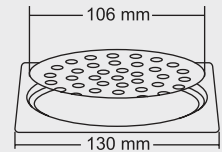

MINI

Size : 4x4 Inch
102 X 102 mm

MRP (₹)
Glossy - ₹ 255/-
Satin - ₹ 290/-