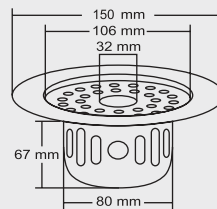

ALEX

BIG
Overall Size
Ø 150 mm (6 Inch)

MRP (₹)
Glossy - ₹ 890/-
Satin - ₹ 980/-

SMALL
Overall Size
Ø 130 mm (5 Inch)

MRP (₹)
Glossy - ₹ 760/-
Satin - ₹ 850/-

ARION

BIG
Size : 6x6 Inch
150 X 150 mm

MRP (₹)
Glossy - ₹ 960/-
Satin - ₹ 1050/-

SMALL
Size : 5x5 Inch
130 x 130 mm

MRP (₹)
Glossy - ₹ 865/-
Satin - ₹ 950/-

ASPEN

BIG
Overall Size
Ø 150 mm (6 Inch)

MRP (₹)
Glossy - ₹ 1035/-
Satin - ₹ 1125/-

SMALL
Overall Size
Ø 130 mm (5 Inch)

MRP (₹)
Glossy - ₹ 920/-
Satin - ₹ 1005/-

ALENA

BIG
Size : 6x6 Inch
150 X 150 mm

MRP (₹)
Glossy - ₹ 1155/-
Satin - ₹ 1240/-

SMALL
Size : 5x5 Inch
130 x 130 mm

MRP (₹)
Glossy - ₹ 1010/-
Satin - ₹ 1090/-

BELLA

BIG
Overall Size
Ø 150 mm (6 Inch)

MRP (₹)
Glossy - ₹ 890/-
Satin - ₹ 980/-

SMALL
Overall Size
Ø 130 mm (5 Inch)

MRP (₹)
Glossy - ₹ 760/-
Satin - ₹ 850/-