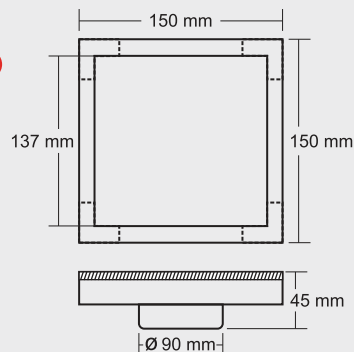

BIG

Overall Size
150 x 150 mm
(6 x 6 Inch)

Satin MRP (₹) 4170/-