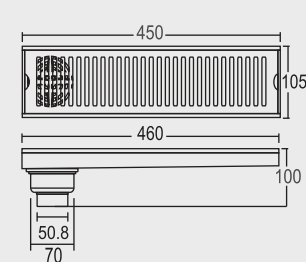

Large Center Drain

Small Center Drain

BIG

Overall Size MRP (₹)
800 x 105 x 83 mm Glossy - ₹ 8930/-
(31.50 x 4 x 3.27 Inch)

MINI

Overall Size MRP (₹)
450 x 105 x 100 mm Glossy - ₹ 7165/-
17.75 x 4 x 4 inch

*Outflow : 20 liter/minute (± 2 liter)

LATTIS (Side Drain)

Grating Thickness: 1.2 mm
Frame Thickness: 0.8 mm
Tile Insert

LATTIS (Center Drain)

Grating Thickness: 1.2 mm
Frame Thickness: 0.8 mm
Tile Insert

BIG

Overall Size
800 x 105 x 83 mm
(31.50 x 4 x 3.27 Inch)