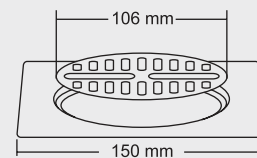

MRP (₹)
Glossy - ₹ 585/-
Satin - ₹ 615/-

SMALL

Size : 5x5 Inch
130 x 130 mm

MRP (₹)
Glossy - ₹ 505/-
Satin - ₹ 535/-

Design Regd.

ELIA

BIG
Overall Size
Ø 150 mm (6 Inch)

MRP (₹)
Glossy - ₹ 500/-
Satin - ₹ 530/-