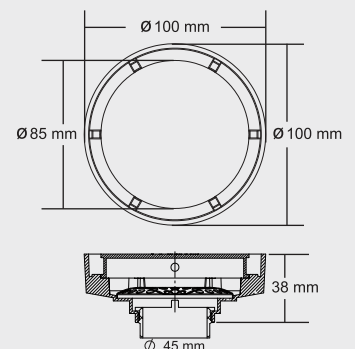

LARRY

New Model

Tile Insert 12 mm Tray

Overall Size

Ø 100 (4 inch)

MRP (₹) 4260/-

Material : Brass Nickel Plated

Design Reg.

AVEEL

BIG
Size : 6 inch
(\varnothing 150 mm)

MRP (₹)
Glossy - ₹ 1595/-
Satin - ₹ 1685/-

Thickness - Frame : 1 mm | Grating : 1.5mm

SMALL
Size : 5 inch
(\varnothing 130 mm)

MRP (₹)
Glossy - ₹ 1485/-
Satin - ₹ 1575/-