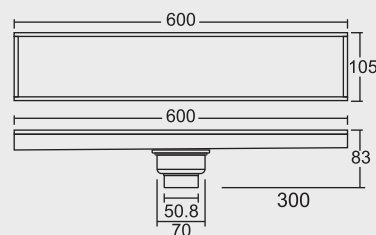

MRP (₹) Glossy - ₹ 12705/-

BIG

Overall Size
800 x 105 x 83 mm
(31.50 x 4 x 3.27 Inch)

MRP (₹) Glossy - ₹ 12705/-

SMALL

Overall Size
600 x 105 x 83 mm
(23.62 x 4 x 3.27 Inch)

MRP (₹) 10570/-

SMALL

Overall Size
600 x 105 x 83 mm
(23.62 x 4 x 3.27 Inch)

MRP (₹) 10570/-

MINI

Overall Size
450 x 105 x 100 mm
17.75 x 4 x 4 inch

MRP (₹)
Glossy - ₹ 10030/-

MINI

Overall Size
450 x 105 x 100 mm
17.75 x 4 x 4 inch