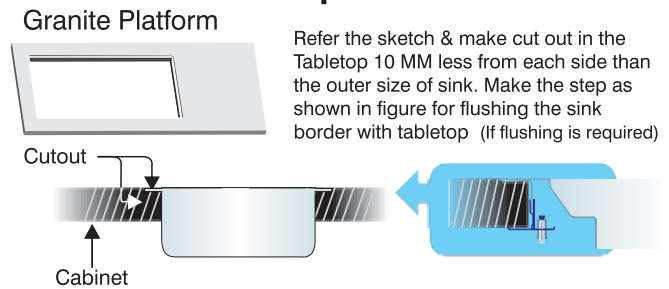

Set On

These sinks have border thickness of 18 mm. It is ideal if installed flush with granite.

Inset

Inset type sinks have borders lined with clips ideal for modular kitchens !

Plain

Plain type sinks have flat borders for correct sandwiching between the platform top and Granite slabs.

Inset Sink Fitting Instructions

Step - 1

Place the sink in upside down position. Then attach clips into rectangular slots of the rim along the border, as shown in the sketch.

Step - 2

Step - 3

Step - 4

Turn the bracket of the clip 90 degrees so that the teeth of clips are under the tabletop. First tighten the center clips of each roil and then move to the outside clips. All clips must be tightened evenly. Do not over tighten the clips as damage can occur.