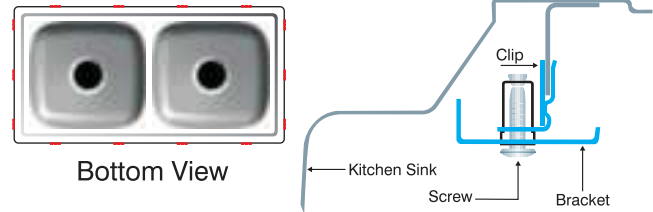

Set On

These sinks have border thickness of 18 mm. It is ideal if installed flush with granite.

Inset

Inset type sinks have borders lined with clips ideal for modular kitchens !

Plain

Plain type sinks have flat borders for correct sandwiching between the platform top and Granite slabs.

Inset Sink Fitting Instructions

Step - 1

Place the sink in upside down position. Then attach clips into rectangular slots of the rim along the border, as shown in the sketch.

Step - 2

Step - 3

Step - 4

Turn the bracket of the clip 90 degrees so that the teeth of clips are under the tabletop. First tighten the center clips of each roil and then move to the outside clips. All clips must be tightened evenly. Do not over tighten the clips as damage can occur.