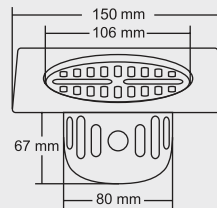

ALEX

BIG
Overall Size
Ø 150 mm (6 Inch)

MRP (₹)
Glossy - ₹ 890/-
Satin - ₹ 980/-

SMALL
Overall Size
Ø 130 mm (5 Inch)

MRP (₹)
Glossy - ₹ 760/-
Satin - ₹ 850/-

ARION

BIG
Size : 6x6 Inch
150 X 150 mm

MRP (₹)
Glossy - ₹ 960/-
Satin - ₹ 1050/-

SMALL
Size : 5x5 Inch
130 x 130 mm

MRP (₹)
Glossy - ₹ 865/-
Satin - ₹ 950/-

ASPEN

BIG
Overall Size
Ø 150 mm (6 Inch)

MRP (₹)
Glossy - ₹ 1035/-
Satin - ₹ 1125/-

SMALL
Overall Size
Ø 130 mm (5 Inch)

MRP (₹)
Glossy - ₹ 920/-
Satin - ₹ 1005/-

ALENA

BIG
Size : 6x6 Inch
150 X 150 mm

MRP (₹)
Glossy - ₹ 1155/-
Satin - ₹ 1240/-

SMALL
Size : 5x5 Inch
130 x 130 mm

MRP (₹)
Glossy - ₹ 1010/-
Satin - ₹ 1090/-

BELLA

BIG
Overall Size
Ø 150 mm (6 Inch)

MRP (₹)
Glossy - ₹ 890/-
Satin - ₹ 980/-

SMALL
Overall Size
Ø 130 mm (5 Inch)

MRP (₹)
Glossy - ₹ 760/-
Satin - ₹ 850/-