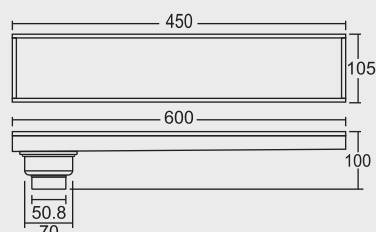

Overall Size
600 x 105 x 83 mm
(23.62 x 4 x 3.27 Inch)

MRP (₹) 10570/-

MINI

Overall Size
450 x 105 x 100 mm
17.75 x 4 x 4 inch

MRP (₹)
Glossy - ₹ 10030/-

MINI

Overall Size
450 x 105 x 100 mm
17.75 x 4 x 4 inch

• AISI 304 (18/8) grade
stainless steel

ALEX

BIG
Overall Size
Ø 150 mm (6 Inch)

MRP (₹)
Glossy - ₹ 890/-
Satin - ₹ 980/-

SMALL
Overall Size
Ø 130 mm (5 Inch)

MRP (₹)
Glossy - ₹ 760/-
Satin - ₹ 850/-

Design Reg. Pending