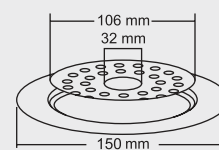

Design Regd.

JAYCE

BIG
Overall Size
Ø 150 mm (6 Inch)

MRP (₹)
Glossy - ₹ 435/-
Satin - ₹ 465/-

SMALL
Overall Size
Ø 130 mm (5 Inch)

MRP (₹)
Glossy - ₹ 370/-
Satin - ₹ 405/-

Design Reg. Pending

JERRY