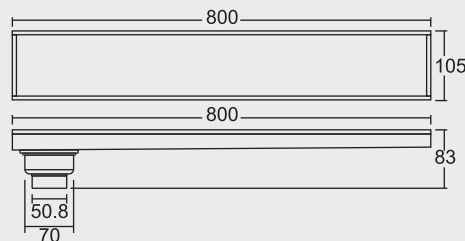

LATTIS (Side Drain)

Grating Thickness: 1.2 mm
Frame Thickness: 0.8 mm
Tile Insert

LATTIS (Center Drain)

Grating Thickness: 1.2 mm
Frame Thickness: 0.8 mm
Tile Insert

BIG

Overall Size
800 x 105 x 83 mm
(31.50 x 4 x 3.27 Inch)

MRP (₹) Glossy - ₹ 12705/-

BIG

Overall Size
800 x 105 x 83 mm
(31.50 x 4 x 3.27 Inch)

MRP (₹) Glossy - ₹ 12705/-

SMALL

Overall Size
600 x 105 x 83 mm
(23.62 x 4 x 3.27 Inch)

MRP (₹) 10570/-

SMALL