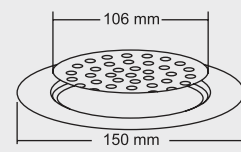

KIARA

BIG

Overall Size
150 X 150 mm
(6x6 Inch)

MRP (₹)
Glossy - ₹ 700/-
Satin - ₹ 735/-