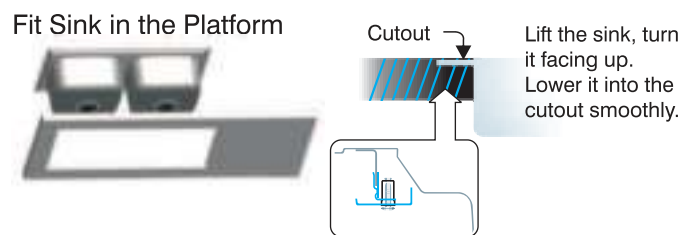

Inset Sink Fitting Instructions

Step - 1

Place the sink in upside down position. Then attach clips into rectangular slots of the rim along the border, as shown in the sketch.

Step - 2

Step - 3

Step - 4

Turn the bracket of the clip 90 degrees so that the teeth of clips are under the tabletop. First tighten the center clips of each roil and then move to the outside clips. All clips must be tightened evenly. Do not over tighten the clips as damage can occur.