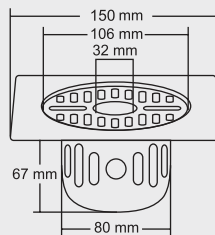

BENTO

BIG

Size : 6x6 Inch
150 X 150 mm

MRP (₹)
Glossy - ₹ 960/-
Satin - ₹ 1050/-

SMALL

Size : 5x5 Inch
130 x 130 mm

MRP (₹)
Glossy - ₹ 865/-
Satin - ₹ 950/-

BARON

BIG

Overall Size
Ø 150 mm (6 Inch)

MRP (₹)
Glossy - ₹ 1035/-
Satin - ₹ 1125/-

SMALL

Overall Size
Ø 130 mm (5 Inch)

MRP (₹)
Glossy - ₹ 920/-
Satin - ₹ 1005/-

BENITO

BIG

Size : 6x6 Inch
150 X 150 mm

MRP (₹)
Glossy - ₹ 1155/-
Satin - ₹ 1240/-

SMALL

Size : 5x5 Inch
130 x 130 mm

MRP (₹)
Glossy - ₹ 1010/-
Satin - ₹ 1090/-

CORNEL

BIG

Size : 6x6 Inch
150 X 150 mm

MRP (₹)
Glossy - ₹ 1300/-
Satin - ₹ 1380/-

SMALL

Size : 5x5 Inch
130 x 130 mm

MRP (₹)
Glossy - ₹ 1155/-
Satin - ₹ 1240/-