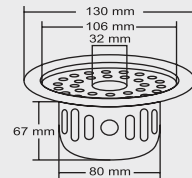

ALEX

BIG
Overall Size
Ø 150 mm (6 Inch)

MRP (₹)
Glossy - ₹ 890/-
Satin - ₹ 980/-

SMALL
Overall Size
Ø 130 mm (5 Inch)

MRP (₹)
Glossy - ₹ 760/-
Satin - ₹ 850/-

ARION

BIG
Size : 6x6 Inch
150 X 150 mm

MRP (₹)
Glossy - ₹ 960/-
Satin - ₹ 1050/-

SMALL
Size : 5x5 Inch
130 x 130 mm

MRP (₹)
Glossy - ₹ 865/-
Satin - ₹ 950/-

ASPEN

BIG
Overall Size
Ø 150 mm (6 Inch)

MRP (₹)
Glossy - ₹ 1035/-
Satin - ₹ 1125/-

SMALL
Overall Size
Ø 130 mm (5 Inch)

MRP (₹)
Glossy - ₹ 920/-
Satin - ₹ 1005/-

ALENA

BIG
Size : 6x6 Inch
150 X 150 mm

MRP (₹)
Glossy - ₹ 1155/-
Satin - ₹ 1240/-

SMALL
Size : 5x5 Inch
130 x 130 mm

MRP (₹)
Glossy - ₹ 1010/-
Satin - ₹ 1090/-

BELLA

BIG
Overall Size
Ø 150 mm (6 Inch)

MRP (₹)
Glossy - ₹ 890/-
Satin - ₹ 980/-

SMALL
Overall Size
Ø 130 mm (5 Inch)

MRP (₹)
Glossy - ₹ 760/-
Satin - ₹ 850/-