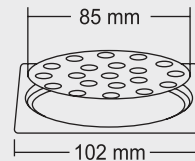

JUNIOR

Size : 3 x 3 Inch
75 x 75 mm

MRP (₹)
Glossy - ₹ 230/-
Satin - ₹ 265/-

KEON

BIG

Overall Size
Ø 150 mm (6 Inch)

MRP (₹)
Glossy - ₹ 435/-
Satin - ₹ 465/-

SMALL