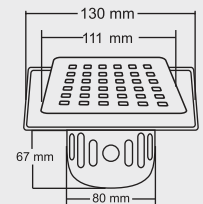

SMALL

Size : 5x5 Inch
130 x 130 mm

MRP (₹)
Glossy - ₹ 990/-
Satin - ₹ 1050/-

Thickness - Frame : 1 mm | Grating : 1.5mm