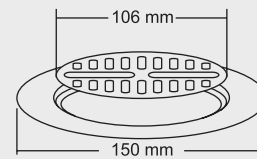

MRP (₹)
Glossy - ₹ 500/-
Satin - ₹ 530/-

SMALL

Overall Size
Ø 130 mm (5 Inch)

MRP (₹)
Glossy - ₹ 440/-
Satin - ₹ 480/-

Design Regd.

ELVIN

BIG

Size : 6x6 Inch
150 X 150 mm