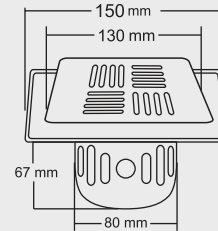

SMALL

Size : 5x5 Inch
130 x 130 mm

MRP (₹)
Glossy - ₹ 990/-
Satin - ₹ 1050/-

Thickness - Frame : 1 mm | Grating : 1.5mm

KIAN

BIG

Size : 6x6 Inch
150 X 150 mm

MRP (₹)
Glossy - ₹ 1165/-
Satin - ₹ 1225/-