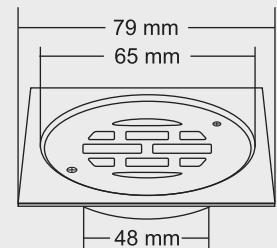

ARLO

Overall Size
100 x 100 mm (4x 4inch) 2 pcs

MRP (₹)
Glossy - ₹ 650/-
Satin - ₹ 690/-

Thickness
Grating : 1mm
Frame : 2 mm

ALDON

Overall Size
79 x 79 mm (3x3 inch) 2 pcs

MRP (₹)
Glossy - ₹ 540/-
Satin - ₹ 580/-

Thickness
Grating : 1mm
Frame : 2 mm

LARK

Overall Size
109.5 x 75 x 65 mm
(4.31 x 2.95 x 2.56 inch)

MRP (₹)
5280/-

Thickness
Grating : 1mm
Frame : 1.2 mm

LEROY

Tile Insert 12 mm Tray

Material : Brass Chrome Plated