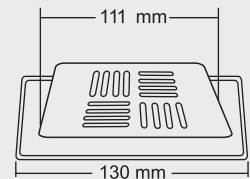

SMALL

Overall Size
130 x 130 mm
(5x5 Inch)

MRP (₹)
Glossy - ₹ 595/-
Satin - ₹ 630/-

Thickness - Frame : 1 mm | Grating : 1.5mm

KOBE

BIG

Overall Size
150 X 150 mm
(6x6 Inch)

MRP (₹)
Glossy - ₹ 700/-
Satin - ₹ 735/-