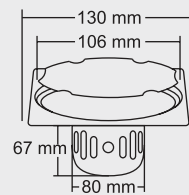

BENTO

BIG

Size : 6x6 Inch
150 X 150 mm

MRP (₹)
Glossy - ₹ 960/-
Satin - ₹ 1050/-

SMALL

Size : 5x5 Inch
130 x 130 mm

MRP (₹)
Glossy - ₹ 865/-
Satin - ₹ 950/-

BARON

BIG

Overall Size
Ø 150 mm (6 Inch)

MRP (₹)
Glossy - ₹ 1035/-
Satin - ₹ 1125/-

SMALL

Overall Size
Ø 130 mm (5 Inch)

MRP (₹)
Glossy - ₹ 920/-
Satin - ₹ 1005/-

BENITO

BIG

Size : 6x6 Inch
150 X 150 mm

MRP (₹)
Glossy - ₹ 1155/-
Satin - ₹ 1240/-

SMALL

Size : 5x5 Inch
130 x 130 mm

MRP (₹)
Glossy - ₹ 1010/-
Satin - ₹ 1090/-

CORNEL

BIG

Size : 6x6 Inch
150 X 150 mm

MRP (₹)
Glossy - ₹ 1300/-
Satin - ₹ 1380/-

SMALL

Size : 5x5 Inch
130 x 130 mm

MRP (₹)
Glossy - ₹ 1155/-
Satin - ₹ 1240/-