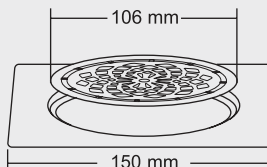

Size : 6 x 6 inch
(150 x 150 mm)

MRP (₹)
Glossy - ₹ 1080/-
Satin - ₹ 1120/-

Thickness - Frame : 1 mm | Grating : 1.5mm

SMALL

Size : 5 x 5 inch
(130 x 130 mm)

MRP (₹)
Glossy - ₹ 970/-
Satin - ₹ 1010/-

Design Reg. Pending