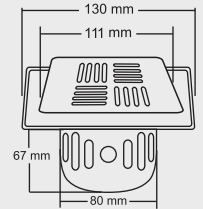

SMALL

Size : 5x5 Inch
130 x 130 mm

MRP (₹)
Glossy - ₹ 990/-
Satin - ₹ 1050/-

Thickness - Frame : 1 mm | Grating : 1.5mm

KIAN

BIG

Size : 6x6 Inch
150 X 150 mm

MRP (₹)
Glossy - ₹ 1165/-
Satin - ₹ 1225/-