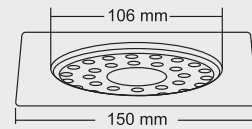

SMALL

Size : 5x5 Inch
130 x 130 mm

MRP (₹)
Glossy - ₹ 290/-
Satin - ₹ 320/-