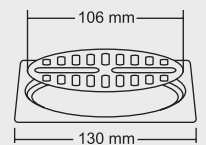

MRP (₹)
Glossy - ₹ 585/-
Satin - ₹ 615/-

SMALL

Size : 5x5 Inch
130 x 130 mm

MRP (₹)
Glossy - ₹ 505/-
Satin - ₹ 535/-

Design Regd.

ELIA

BIG
Overall Size
Ø 150 mm (6 Inch)

MRP (₹)
Glossy - ₹ 500/-
Satin - ₹ 530/-