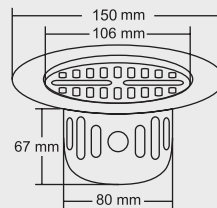

ALEX

BIG
Overall Size
Ø 150 mm (6 Inch)

MRP (₹)
Glossy - ₹ 890/-
Satin - ₹ 980/-

SMALL
Overall Size
Ø 130 mm (5 Inch)

MRP (₹)
Glossy - ₹ 760/-
Satin - ₹ 850/-

ARION

BIG
Size : 6x6 Inch
150 X 150 mm

MRP (₹)
Glossy - ₹ 960/-
Satin - ₹ 1050/-

SMALL
Size : 5x5 Inch
130 x 130 mm

MRP (₹)
Glossy - ₹ 865/-
Satin - ₹ 950/-

ASPEN

BIG
Overall Size
Ø 150 mm (6 Inch)

MRP (₹)
Glossy - ₹ 1035/-
Satin - ₹ 1125/-

SMALL
Overall Size
Ø 130 mm (5 Inch)

MRP (₹)
Glossy - ₹ 920/-
Satin - ₹ 1005/-

ALENA

BIG
Size : 6x6 Inch
150 X 150 mm

MRP (₹)
Glossy - ₹ 1155/-
Satin - ₹ 1240/-

SMALL
Size : 5x5 Inch
130 x 130 mm

MRP (₹)
Glossy - ₹ 1010/-
Satin - ₹ 1090/-

BELLA

BIG
Overall Size
Ø 150 mm (6 Inch)

MRP (₹)
Glossy - ₹ 890/-
Satin - ₹ 980/-

SMALL
Overall Size
Ø 130 mm (5 Inch)

MRP (₹)
Glossy - ₹ 760/-
Satin - ₹ 850/-