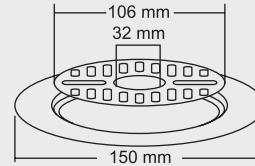

ELIA

BIG
Overall Size
Ø 150 mm (6 Inch)

MRP (₹)
Glossy - ₹ 500/-
Satin - ₹ 530/-

SMALL
Overall Size
Ø 130 mm (5 Inch)

MRP (₹)
Glossy - ₹ 440/-
Satin - ₹ 480/-

ERICA

BIG
Size : 6x6 Inch
150 X 150 mm

MRP (₹)
Glossy - ₹ 585/-
Satin - ₹ 615/-

SMALL
Size : 5x5 Inch
130 x 130 mm

MRP (₹)
Glossy - ₹ 505/-
Satin - ₹ 535/-

JAYCE

BIG
Overall Size
Ø 150 mm (6 Inch)

MRP (₹)
Glossy - ₹ 435/-
Satin - ₹ 465/-

SMALL
Overall Size
Ø 130 mm (5 Inch)

MRP (₹)
Glossy - ₹ 370/-
Satin - ₹ 405/-

JERRY

BIG
Size : 6x6 Inch
150 X 150 mm

MRP (₹)
Glossy - ₹ 500/-
Satin - ₹ 530/-

SMALL
Size : 5x5 Inch
130 x 130 mm

MRP (₹)
Glossy - ₹ 425/-
Satin - ₹ 455/-