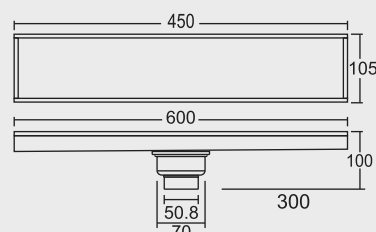

MINI

Overall Size
450 x 105 x 100 mm
17.75 x 4 x 4 inch

MRP (₹)
Glossy - ₹ 10030/-

*Outflow : 20 liter/minute (± 2 liter)