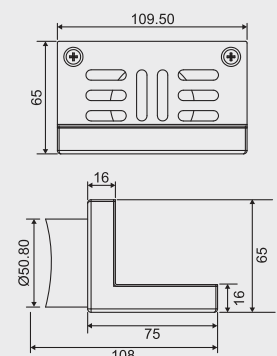

Thickness
Grating : 1mm
Frame : 2 mm

LARK

Overall Size
109.5 x 75 x 65 mm
(4.31 x 2.95 x 2.56 inch)

MRP (₹)
5280/-

Thickness
Grating : 1mm
Frame : 1.2 mm

LEROY

Tile Insert 12 mm Tray

Material : Brass Chrome Plated

BIG

Overall Size
150 x 150 mm
(6 x 6 Inch)

MRP (₹) 7545/-

SMALL

Overall Size
125 x 125 mm
(5 x 5 Inch)

MRP (₹) 5120/-

MINI

Overall Size
100 x 100 mm
(4 x 4 Inch)