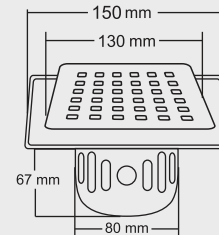

SMALL

Size : 5x5 Inch
130 x 130 mm

MRP (₹)
Glossy - ₹ 990/-
Satin - ₹ 1050/-

Thickness - Frame : 1 mm | Grating : 1.5mm