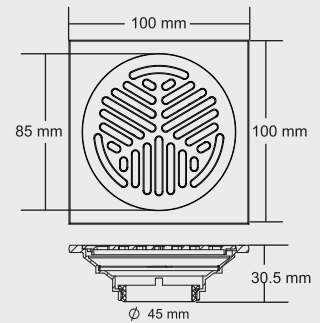

LEWIS

New Model

Overall Size

140 x 140 mm (5.5 x 5.5 inch)

MRP (₹) 6590/-

Material : Brass Nickel Plated

LILY

New Model

Overall Size

100 x 100 mm (4 x 4 inch)

MRP (₹) 3290/-

Material : Brass Nickel Plated

LENON

New Model

Overall Size

100 x 100 mm (4 x 4 inch)

MRP (₹) 3510/-

Material : Brass
Color : Gun - Grey

LARRY

New Model

Tile Insert 12 mm Tray

Overall Size

Ø 100 (4 inch)

MRP (₹) 4260/-

Material : Brass Nickel Plated