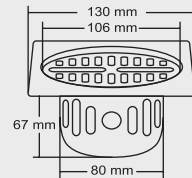

ALEX

BIG
Overall Size
Ø 150 mm (6 Inch)

MRP (₹)
Glossy - ₹ 890/-
Satin - ₹ 980/-

SMALL
Overall Size
Ø 130 mm (5 Inch)

MRP (₹)
Glossy - ₹ 760/-
Satin - ₹ 850/-

ARION

BIG
Size : 6x6 Inch
150 X 150 mm

MRP (₹)
Glossy - ₹ 960/-
Satin - ₹ 1050/-

SMALL
Size : 5x5 Inch
130 x 130 mm

MRP (₹)
Glossy - ₹ 865/-
Satin - ₹ 950/-

ASPEN

BIG
Overall Size
Ø 150 mm (6 Inch)

MRP (₹)
Glossy - ₹ 1035/-
Satin - ₹ 1125/-

SMALL
Overall Size
Ø 130 mm (5 Inch)

MRP (₹)
Glossy - ₹ 920/-
Satin - ₹ 1005/-

ALENA

BIG
Size : 6x6 Inch
150 X 150 mm

MRP (₹)
Glossy - ₹ 1155/-
Satin - ₹ 1240/-

SMALL
Size : 5x5 Inch
130 x 130 mm

MRP (₹)
Glossy - ₹ 1010/-
Satin - ₹ 1090/-

BELLA

BIG
Overall Size
Ø 150 mm (6 Inch)

MRP (₹)
Glossy - ₹ 890/-
Satin - ₹ 980/-

SMALL
Overall Size
Ø 130 mm (5 Inch)

MRP (₹)
Glossy - ₹ 760/-
Satin - ₹ 850/-