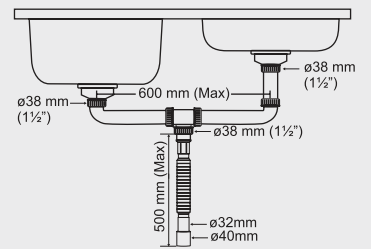

Overall Size
Ø130 mm (5 Inch)

MRP (₹)
Glossy - ₹ 275/-
Satin - ₹ 305/-

PLUMBING CONNECTOR
(For Two bowl)

MRP (₹) - 615/-

Cut connector as required

PLUMBING CONNECTOR
(For one & half bowl)

MRP (₹) - 640/-

Cut connector as required