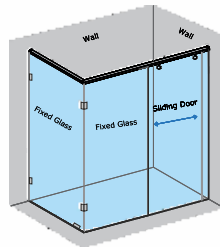

Door in right