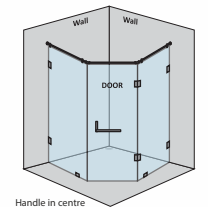

SOLITUDE (R) - PENTAGON SHAPE SHOWER PARTITION

2 Fixed Glass + 1 Door(135° corner)(with square shape stabilizer rod set & door Handle)					
Specification	Item Code	Width(mm)	Height(mm)	MRP(Rs.)	
8mm Clear Glass, CP finish hw	SPPS8110AA	1800-2000	1950	39270	
8mm Clear Glass, CP finish hw	SPPS8110AB	2001-2400	1950	41310	
8mm Clear Glass, CP finish hw	SPPS8110AC	2401-2800	1950	43860	
8mm Clear Glass, CP finish hw	SPPS8110AD	2801-3000	1950	48860	
10mm Clear Glass, CP finish hw	SPPS1101AA	1800-2000	1950	45900	
10mm Clear Glass, CP finish hw	SPPS1101AB	2001-2400	1950	50800	
10mm Clear Glass, CP finish hw	SPPS1101AC	2401-2800	1950	55590	
10mm Clear Glass, CP finish hw	SPPS1101AD	2801-3000	1950	60490