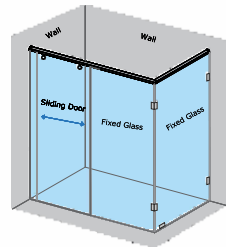

Door in left