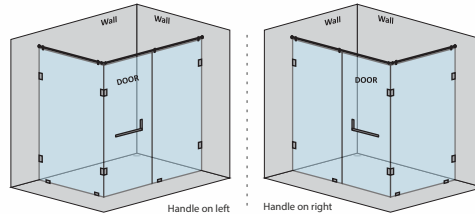

CAPTIVATE-C - L SHAPE SHOWER PARTITION

CAPTIVATE-A - L SHAPE SHOWER PARTITION

2 Fixed Glass + 1 Door(in corner)(with round/square shape stabilizer rod set & door Handle)					
Specification	Item Code	Width(mm)	Height(mm)	Round MRP(Rs.)	Square MRP(Rs.)
8mm Clear Glass, CP finish hw	SPLS8107AA	1800-2000	1950	38250	41230
8mm Clear Glass, CP finish hw	SPLS8107AB	2001-2400	1950	41310	43380
8mm Clear Glass, CP finish hw	SPLS8107AC	2401-2500	1950	45390	46050
8mm Clear Glass, CP finish hw	SPLS8107AD	2801-3000	1950	50490	51300
10mm Clear Glass, CP finish hw	SPLS1107AA	1800-2000	1950	44680	48200
10mm Clear Glass, CP finish hw	SPLS1107AB	2001-2400	1950	49160	53340
10mm Clear Glass, CP finish hw	SPLS1107AC	2401-2500	1950	53860	58370
10mm Clear Glass, CP finish hw	SPLS1107AD	2801-3000	1950	58000	63510