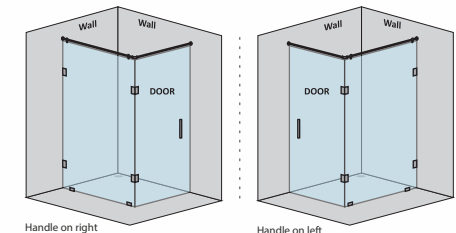

1 Fixed glass + 1 Door(on glass) (with round/square shape stabilizer set & door handle)					
Specification	Item Code	Width(mm)	Height(mm)	Round MRP(Rs.)	Square MRP(Rs.)
8mm Clear Glass, CP finish hw	SPLS8106AA	1500-1700	1950	34680	36410
8mm Clear Glass, CP finish hw	SPLS8106AB	1701-1900	1950	36720	38560
10mm Clear Glass, CP finish hw	SPLS1106AA	1500-1700	1950	35700	37490
10mm Clear Glass, CP finish hw	SPLS1106AB	1701-1900	1950	37740	39630