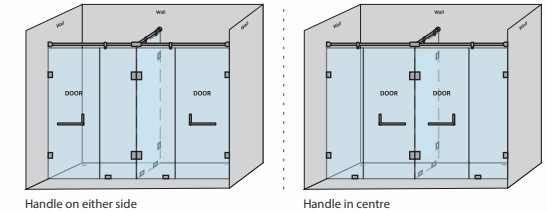

ADELE-G - T SHAPE SHOWER PARTITION

3 Fixed Glass + 2 Door(on wall)(with round/square shape stabilizer rod set & door Handle)					
Specification	Item Code	Width(mm)	Height(mm)	Round MRP(Rs.)	Square MRP(Rs.)
8mm Clear Glass, CP finish hw	SPTS8113AA	2700-3000	1950	55200	57960
8mm Clear Glass, CP finish hw	SPTS8113AB	3001-3400	1950	58750	61690
8mm Clear Glass, CP finish hw	SPTS8113AC	3401-3800	1950	61510	64590
8mm Clear Glass, CP finish hw	SPTS8113AC	3801-4200	1950	64460	67680
8mm Clear Glass, CP finish hw	SPTS8113AC	4201-4500	1950	67300	70670
10mm Clear Glass, CP finish hw	SPTS1113AA	2700-3000	1950	63480	66650
10mm Clear Glass, CP finish hw	SPTS1113AB	3001-3400	1950	67560	70940
10mm Clear Glass, CP finish hw	SPTS1113AC	3401-3800	1950	70740	74280
10mm Clear Glass, CP finish hw	SPTS1113AC	3801-4200	1950	74130	77840
10mm Clear Glass, CP finish hw	SPTS1113AC	4201-4500	1950	77400	81270