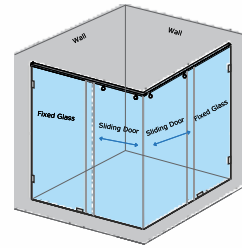

ENCLAVE-B - CORNER SLIDING SHOWER PARTITION

2 Fixed Glass + 2 Sliding Doors in Corner (Black Matte Finish)				
Specification	Item Code	Width(mm)	Height(mm)	MRP(Rs.)
8mm Clear Glass, BM finish hw	SPCS8504AD	1800-2200	2000	48400
8mm Clear Glass, BM finish hw	SPCS8504AE	2201-2600	2000	54180
8mm Clear Glass, BM finish hw	SPCS8504AF	2601-3000	2000	59070

Door in the centre

ARISTOS SIGNA - B - CORNER SLIDING SHOWER PARTITION

2 Fixed Glass + 1 Sliding Door on corner (CP Finish)				
Specification	Item Code	Width(mm)	Height(mm)	MRP(Rs.)
8mm Clear Glass, CP finish hw	SPCS8506AA	1800-2200	2000	43500
8mm Clear Glass, CP finish hw	SPCS8506AB	2201-2600	2000	48700
8mm Clear Glass, CP finish hw	SPCS8506AC	2601-3000	2000	53000