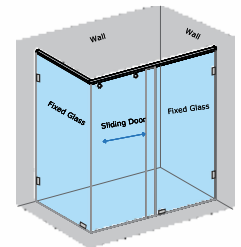

Door in the centre

ARISTOS - B - CORNER SLIDING SHOWER PARTITION

2 Fixed Glass + 1 Sliding Door on Wall (CP Finish)				
Specification	Item Code	Width(mm)	Height(mm)	MRP(Rs.)
8mm Clear Glass, CP finish hw	SPCS8505AA	1800-2200	2000	44000
8mm Clear Glass, CP finish hw	SPCS8505AB	2201-2600	2000	49250
8mm Clear Glass, CP finish hw	SPCS8505AC	2601-3000	2000	53500