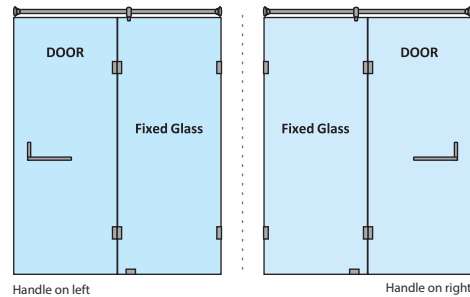

GIANA-A WALL-TO-WALL SHOWER PARTITION

CAPTIVATE-W - L SHAPE SHOWER PARTITION

1 Fixed Glass + 1 Door(on glass)(with round/square shape stabilizer rod set & door Handle)					
Specification	Item Code	Width(mm)	Height(mm)	Round MRP(Rs.)	Square MRP(Rs.)
8mm Clear Glass, CP finish hw	SPWW8103AA	800-1200	1950	23870	25060
8mm Clear Glass, CP finish hw	SPWW8103AB	1201-1600	1950	28460	29880
8mm Clear Glass, CP finish hw	SPWW8103AC	1601-2000	1950	31720	33310
10mm Clear Glass, CP finish hw	SPWW1103AA	800-1200	1950	27540	28920
10mm Clear Glass, CP finish hw	SPWW1103AB	1201-1600	1950	31820	33410
10mm Clear Glass, CP finish hw	SPWW1103AC	1601-2000	1950	35190	36950