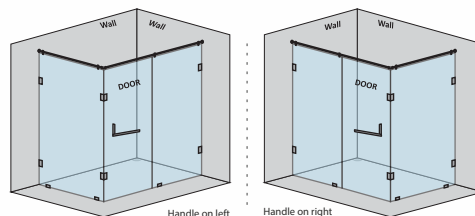

CAPTIVATE-G - L SHAPE SHOWER PARTITION

CAPTIVATE-B - L SHAPE SHOWER PARTITION

2 Fixed Glass + 1 Door(on glass)(with Round/square shape stabilizer rod set & door Handle)					
Specification	Item Code	Width(mm)	Height(mm)	Round MRP(Rs.)	Square MRP(Rs.)
8mm Clear Glass, CP finish hw	SPLS8308AA	1800-2000	1950	38250	40160
8mm Clear Glass, CP finish hw	SPLS8308AB	2001-2400	1950	41310	43380
8mm Clear Glass, CP finish hw	SPLS8308AC	2401-2500	1950	45390	47660
8mm Clear Glass, CP finish hw	SPLS8308AD	2801-3000	1950	50490	53010
10mm Clear Glass, CP finish hw	SPLS1308AA	1800-2000	1950	44680	46910
10mm Clear Glass, CP finish hw	SPLS1308AB	2001-2400	1950	49160	51620
10mm Clear Glass, CP finish hw	SPLS1308AC	2401-2500	1950	53860	56550
10mm Clear Glass, CP finish hw	SPLS1308AD	2801-3000	1950	58000	60900