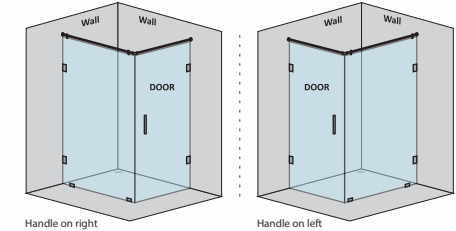

1 Fixed glass + 1 Door(on wall) (with round/square shape stabilizer set & door handle)					
Specification	Item Code	Width(mm)	Height(mm)	Round MRP(Rs.)	Square MRP(Rs.)
8mm Clear Glass, CP finish hw	SPLS8105AA	1500-1700	1950	34680	36410
8mm Clear Glass, CP finish hw	SPLS8105AB	1701-1900	1950	36720	38560
10mm Clear Glass, CP finish hw	SPLS1105AA	1500-1700	1950	35700	37490
10mm Clear Glass, CP finish hw	SPLS1105AB	1701-1900	1950	37740	39630