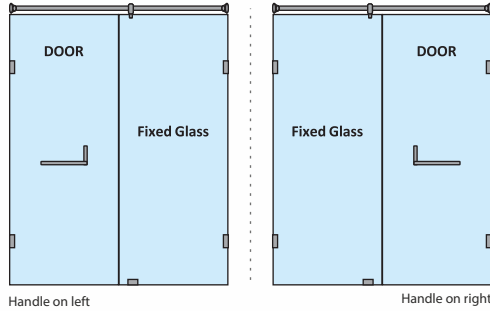

HYBRIS-C WALL-TO-WALL SHOWER PARTITION

GIANA-B WALL-TO-WALL SHOWER PARTITION

1 Fixed Glass + 1 Door(on wall)(with round/square shape stabilizer rod set & door Handle)					
Specification	Item Code	Width(mm)	Height(mm)	Round MRP(Rs.)	Square MRP(Rs.)
8mm Clear Glass, CP finish hw	SPWW8102AA	800-1200	1950	23870	25060
8mm Clear Glass, CP finish hw	SPWW8102AB	1201-1600	1950	28460	29880
8mm Clear Glass, CP finish hw	SPWW8102AC	1601-2000	1950	31720	33310
10mm Clear Glass, CP finish hw	SPWW1102AA	800-1200	1950	27540	28920
10mm Clear Glass, CP finish hw	SPWW1102AB	1201-1600	1950	31820	33410
10mm Clear Glass, CP finish hw	SPWW1102AC	1601-2000	1950	35190	36950